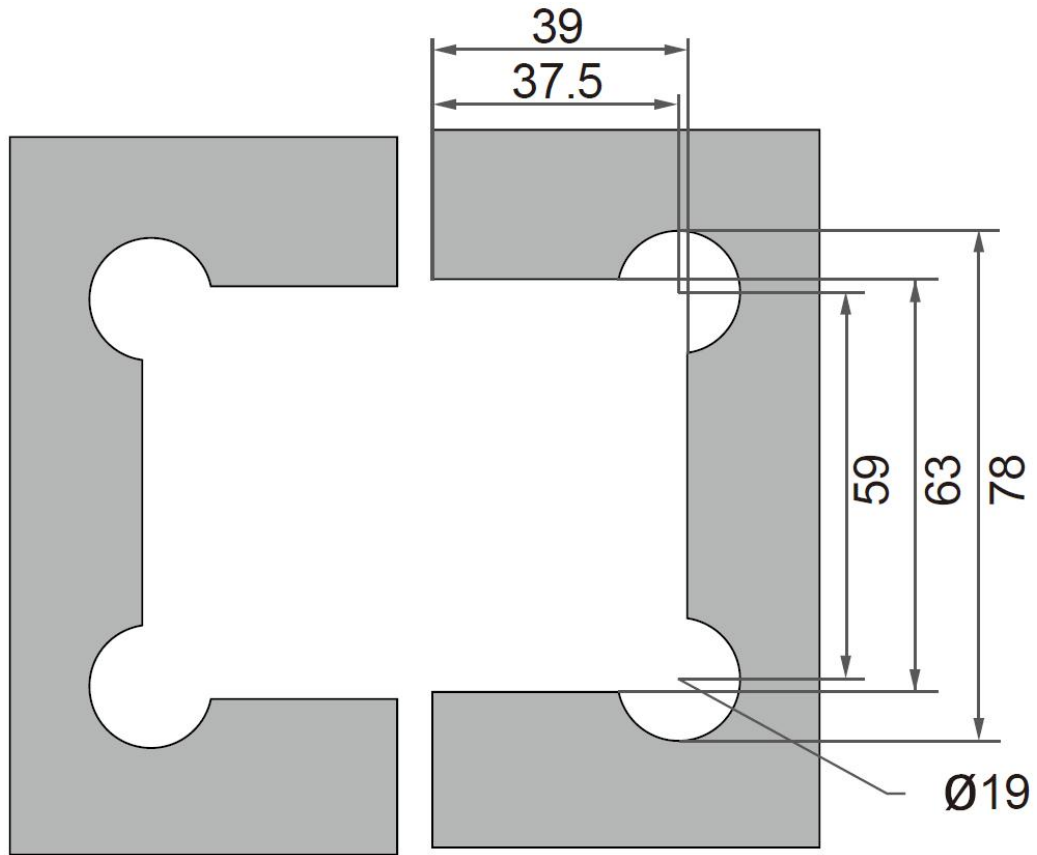

Ø Glass to Glass Fixing

Suitable for :

BK009-135°

BK021-180°