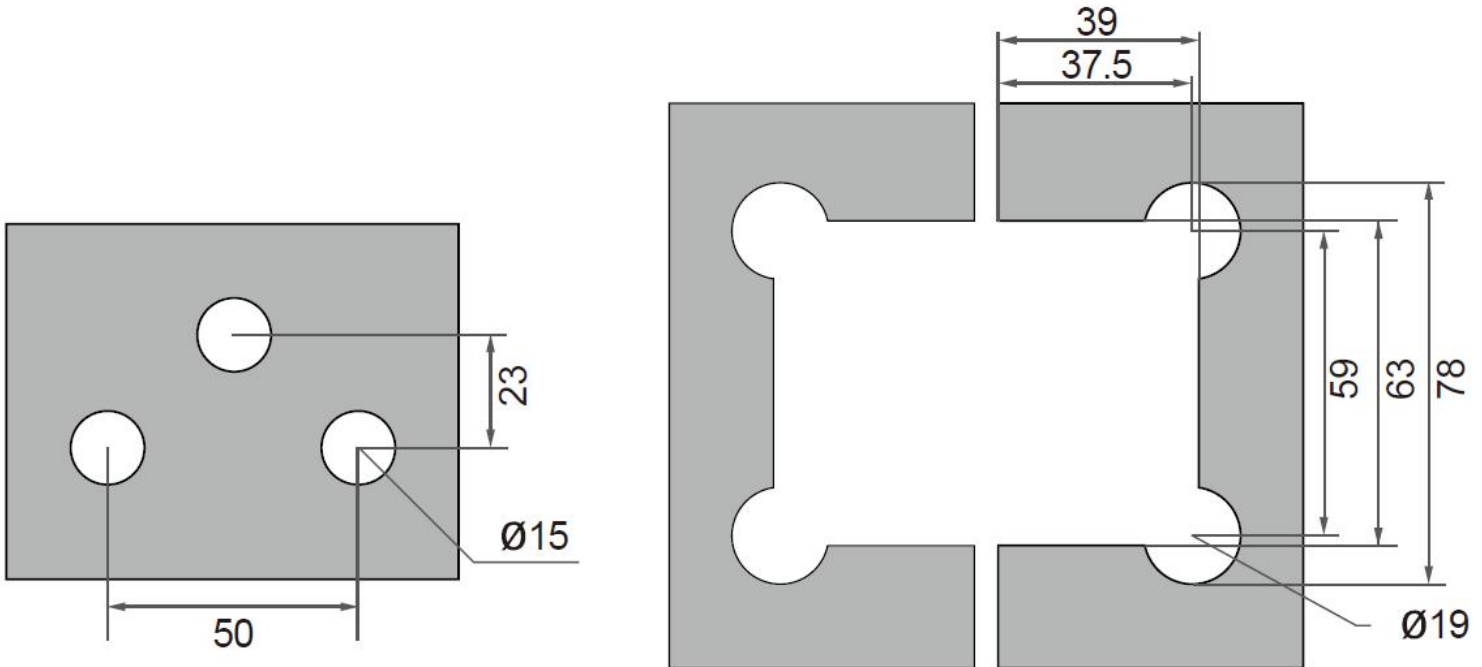

Ø Glass to Glass T - Fixing

Suitable for :

 700mm - 900mm	 8mm - 12mm	 68kg
---	--	--

**BK0649**