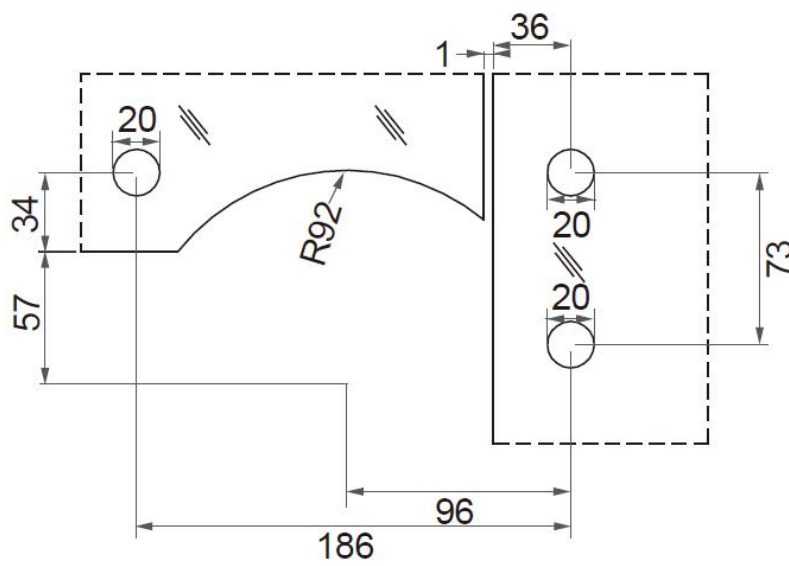

Ø Patch for Overpanels and Side Panel with Fin Fitting

Suitable for :

T50L