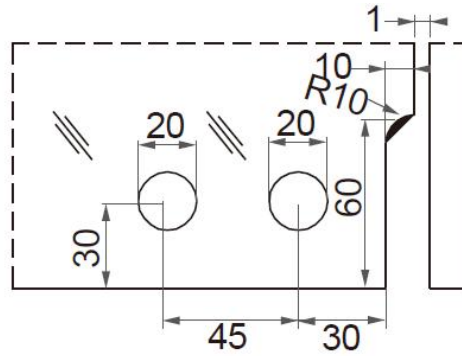

Ø Patch for Overpanels and Side Panel with Fin Fitting

Suitable for :

T50L