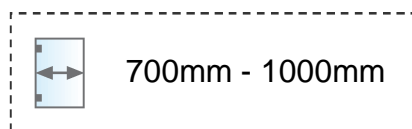

Ø Glass to Glass Fixing

Suitable for :

• **BK926-90°**