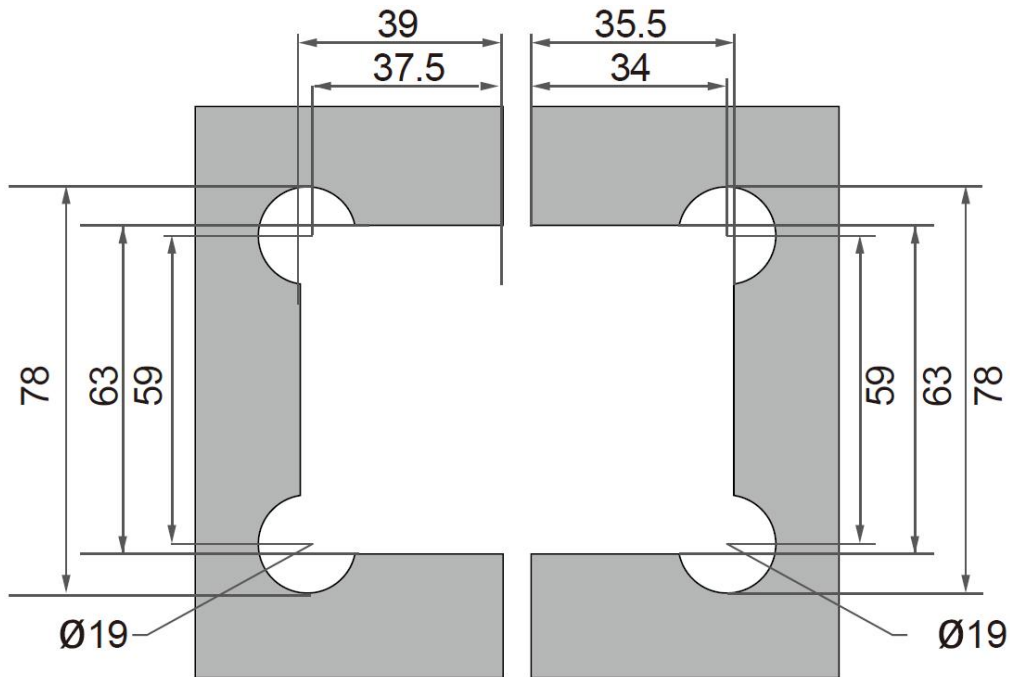

Ø Glass to Glass Fixing

Suitable for :

• **BK926-90°**