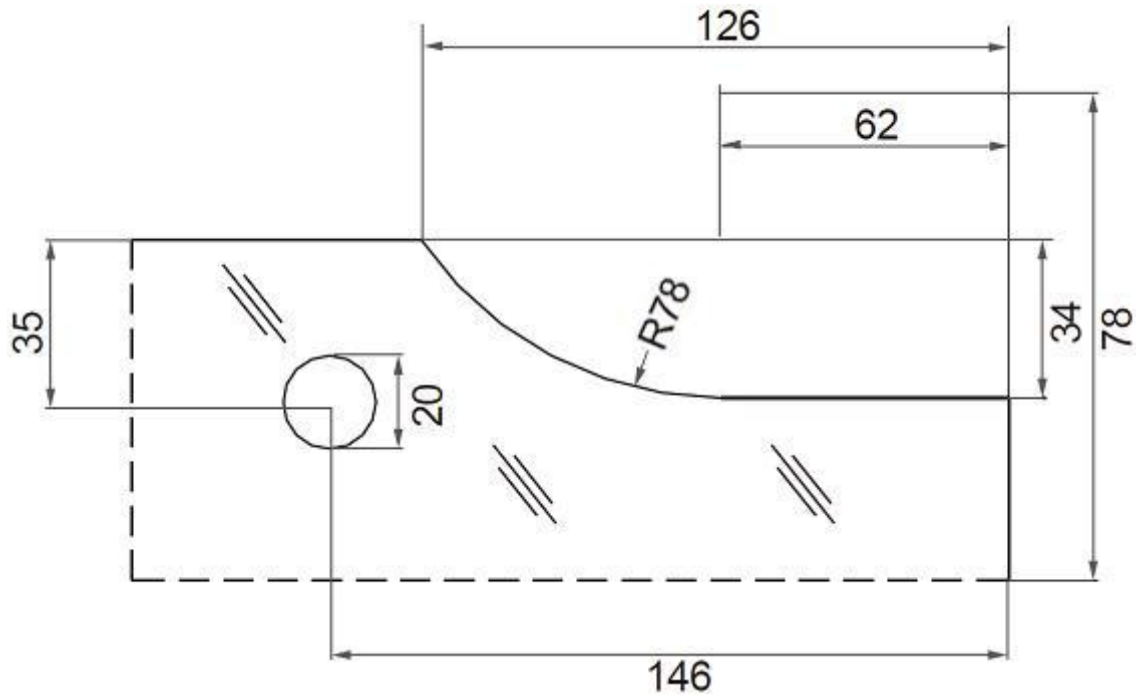

Ø Top Patch

Suitable for :

· T37S

· T40S