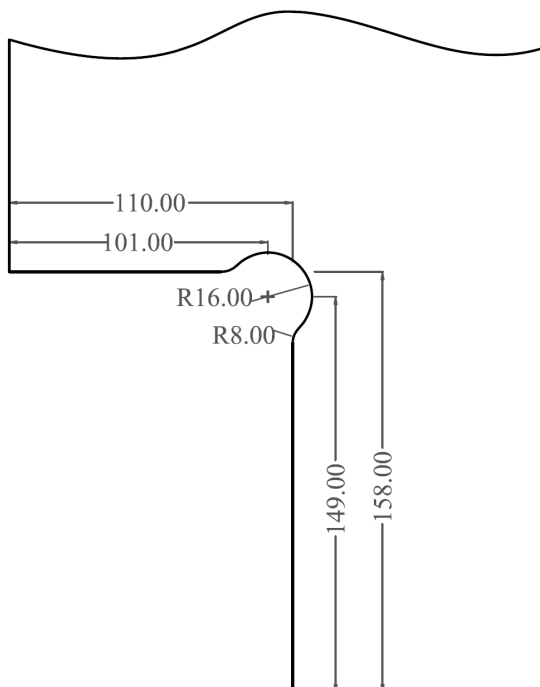

Ø APPLAUSE Floor Hinge

Ø Suitable for:

10mm - 14mm

950mm

85kg

I TJ101