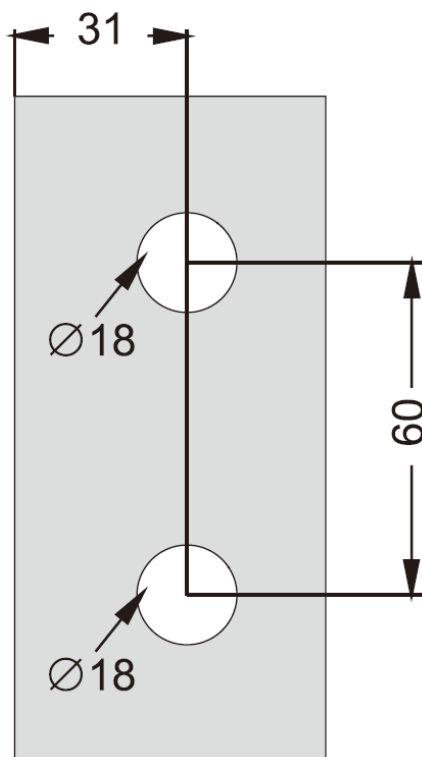

Ø Wall to Glass Fixing

Ø Suitable for:

8mm - 12mm

800mm

60kg

I TJ301