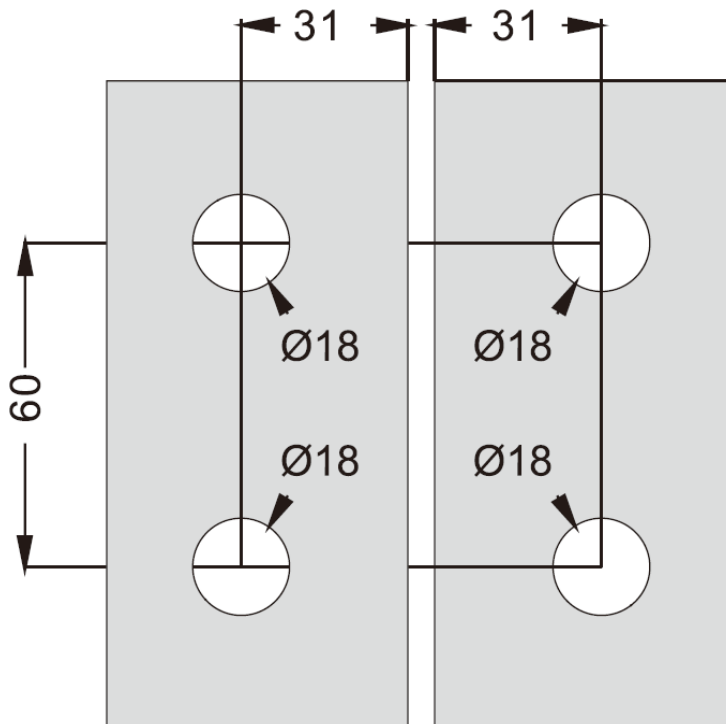

Ø Glass to Glass Fixing

Ø Suitable for:

8mm - 12mm

800mm

60kg

I TJ302