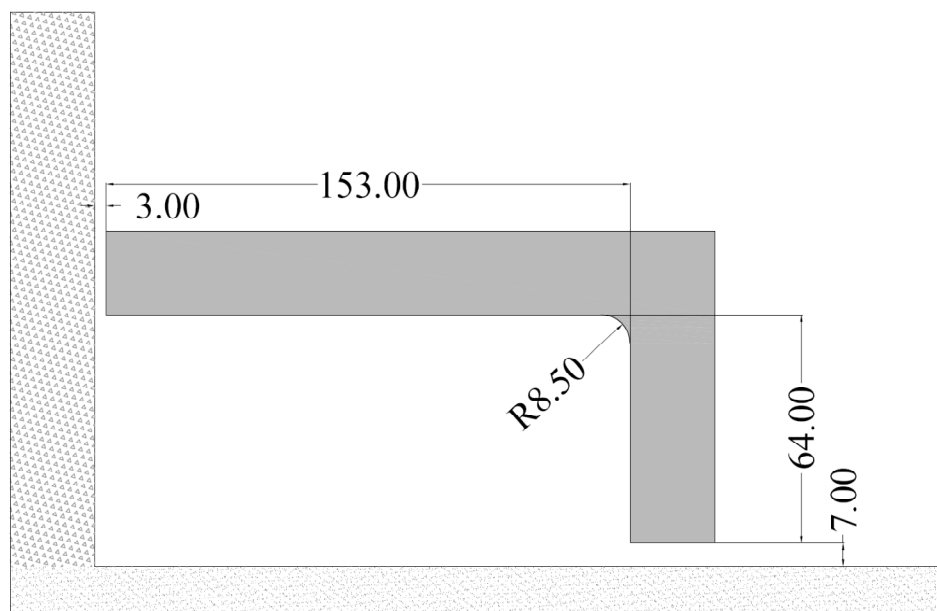

Ø APPLAUSE Floor Hinge

Ø Suitable for:

10mm - 14mm

800mm

65kg

I TJ103E.65