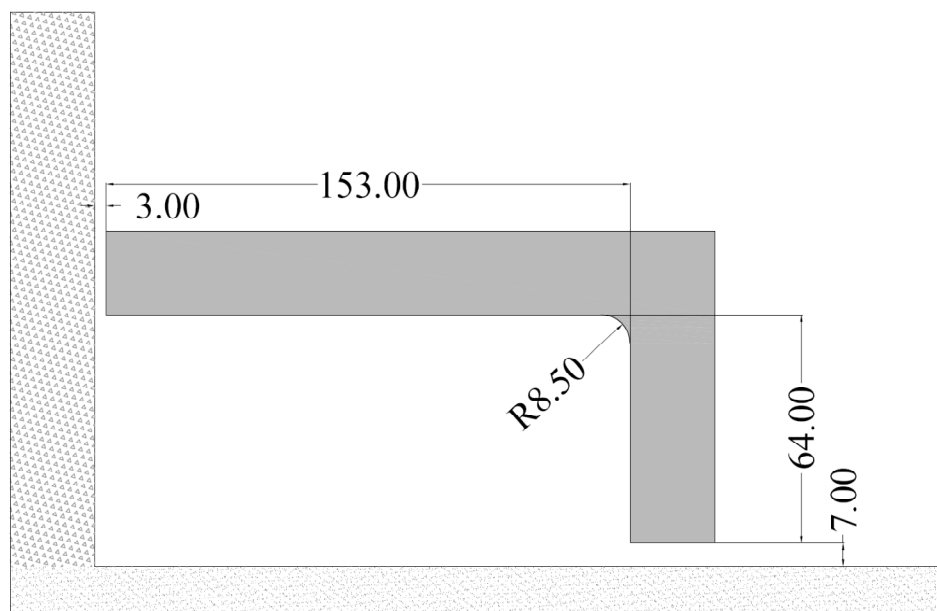

Ø APPLAUSE Floor Hinge

Ø Suitable for:

10mm - 14mm

900mm

90kg

I TJ103E.90