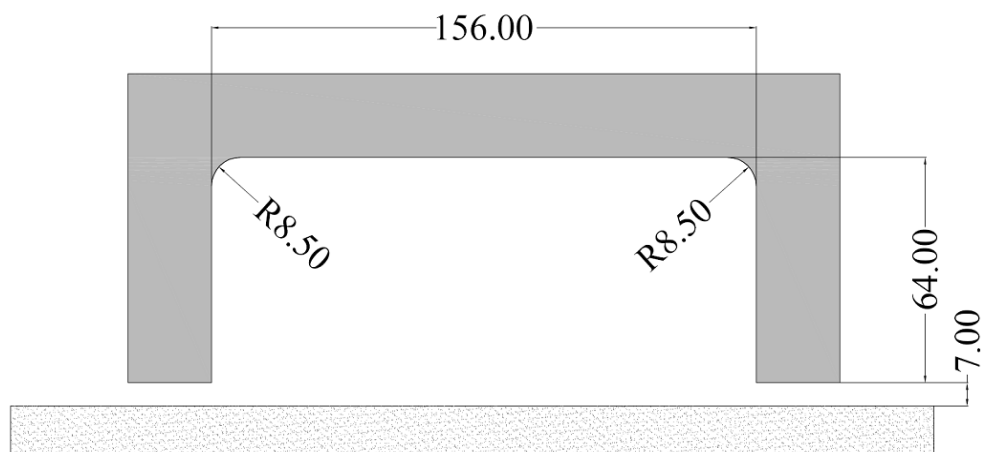

Ø APPLAUSE Floor Hinge

Ø Suitable for:

10mm - 14mm

1100mm

65kg

I TJ105E.65