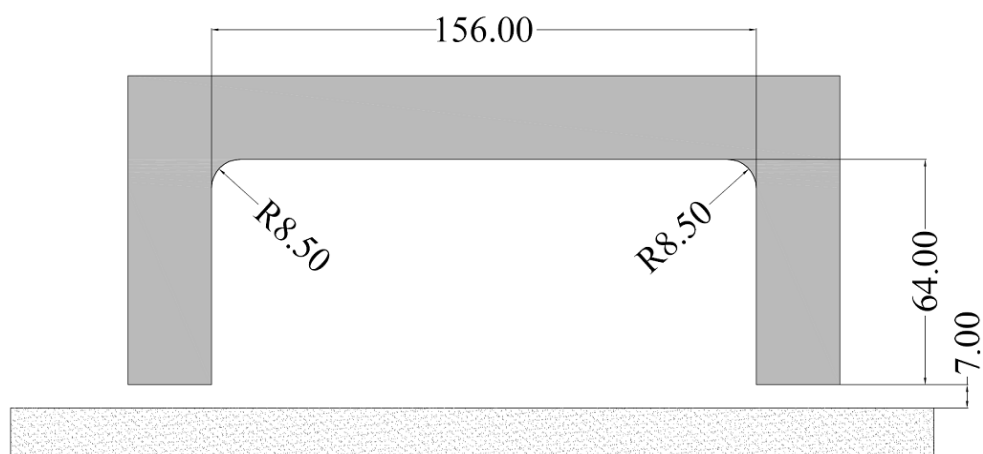

## Ø APPLAUSE Floor Hinge

Ø Suitable for:

10mm - 14mm

1200mm

90kg

I TJ105E.90