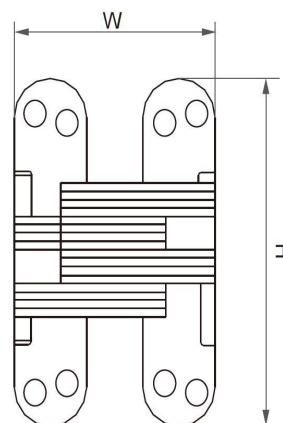

Model: 154

Product **Concealed Hinge**

Material **Stainless Steel & Zinc Casted**

Finish **Satin Nickel**

Country of Origin **People's Republic of China**

Unit : piece

Features

Suitable for timber door and metal door use

Concealed fixing

Maximum door leaf weight: 90kg

Maximum door open angle: 180°

Non-handed

Measurement (mm)

H:117 W:78 T:41

BESTKO BEST TO YOU

url: www.bestko.com