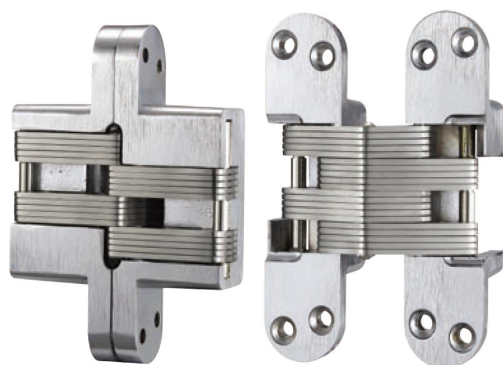

Model: 154

Product **Concealed Hinge**

Material **Stainless Steel & Zinc Casted**

Finish **Satin Nickel**

Country of Origin **People's Republic of China**

Unit : piece

Features

Suitable for timber door and metal door use

Concealed fixing

Maximum door leaf weight: 90kg

Maximum door open angle: 180°

Non-handed

Measurement (mm)

H:117 W:78 T:41

BESTKO BEST TO YOU

url: www.bestko.com