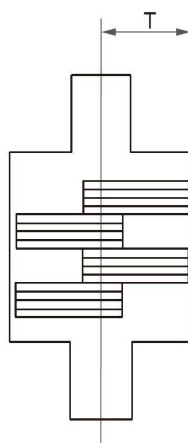

Model: 154

Product **Concealed Hinge**

Material **Stainless Steel & Zinc Casted**

Finish **Satin Nickel**

Country of Origin **People's Republic of China**

Unit : piece

Features

Suitable for timber door and metal door use

Concealed fixing

Maximum door leaf weight: 90kg

Maximum door open angle: 180°

Non-handed

Measurement (mm)

H:117 W:78 T:41

BESTKO BEST TO YOU

url: www.bestko.com