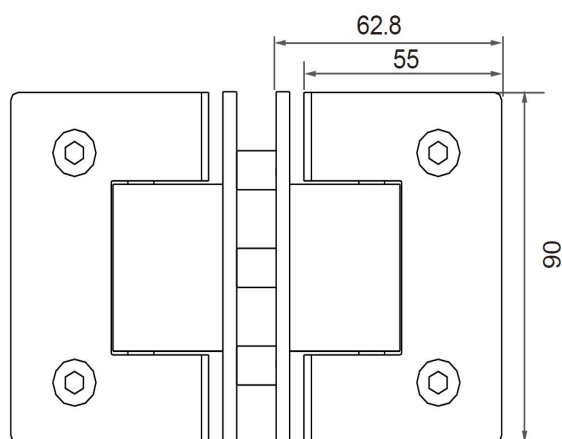

**Model: BK0649**

Product **Shower Hinge**

Material **#304 Stainless Steel**

Finish **Polished**

Country of Origin **People's Republic of China**

Unit : piece

Features

**Suitable for twin swinging shower cubical use**

**Suitable for 8-10mm tempered glass use**

**Maximum door leaf weight: 45kg**

**Maximum door leaf width: 900mm**

**Self-closing when door is closed to 30°**

**Double action**

**BESTKO BEST TO YOU**

url: [www.bestko.com](http://www.bestko.com)