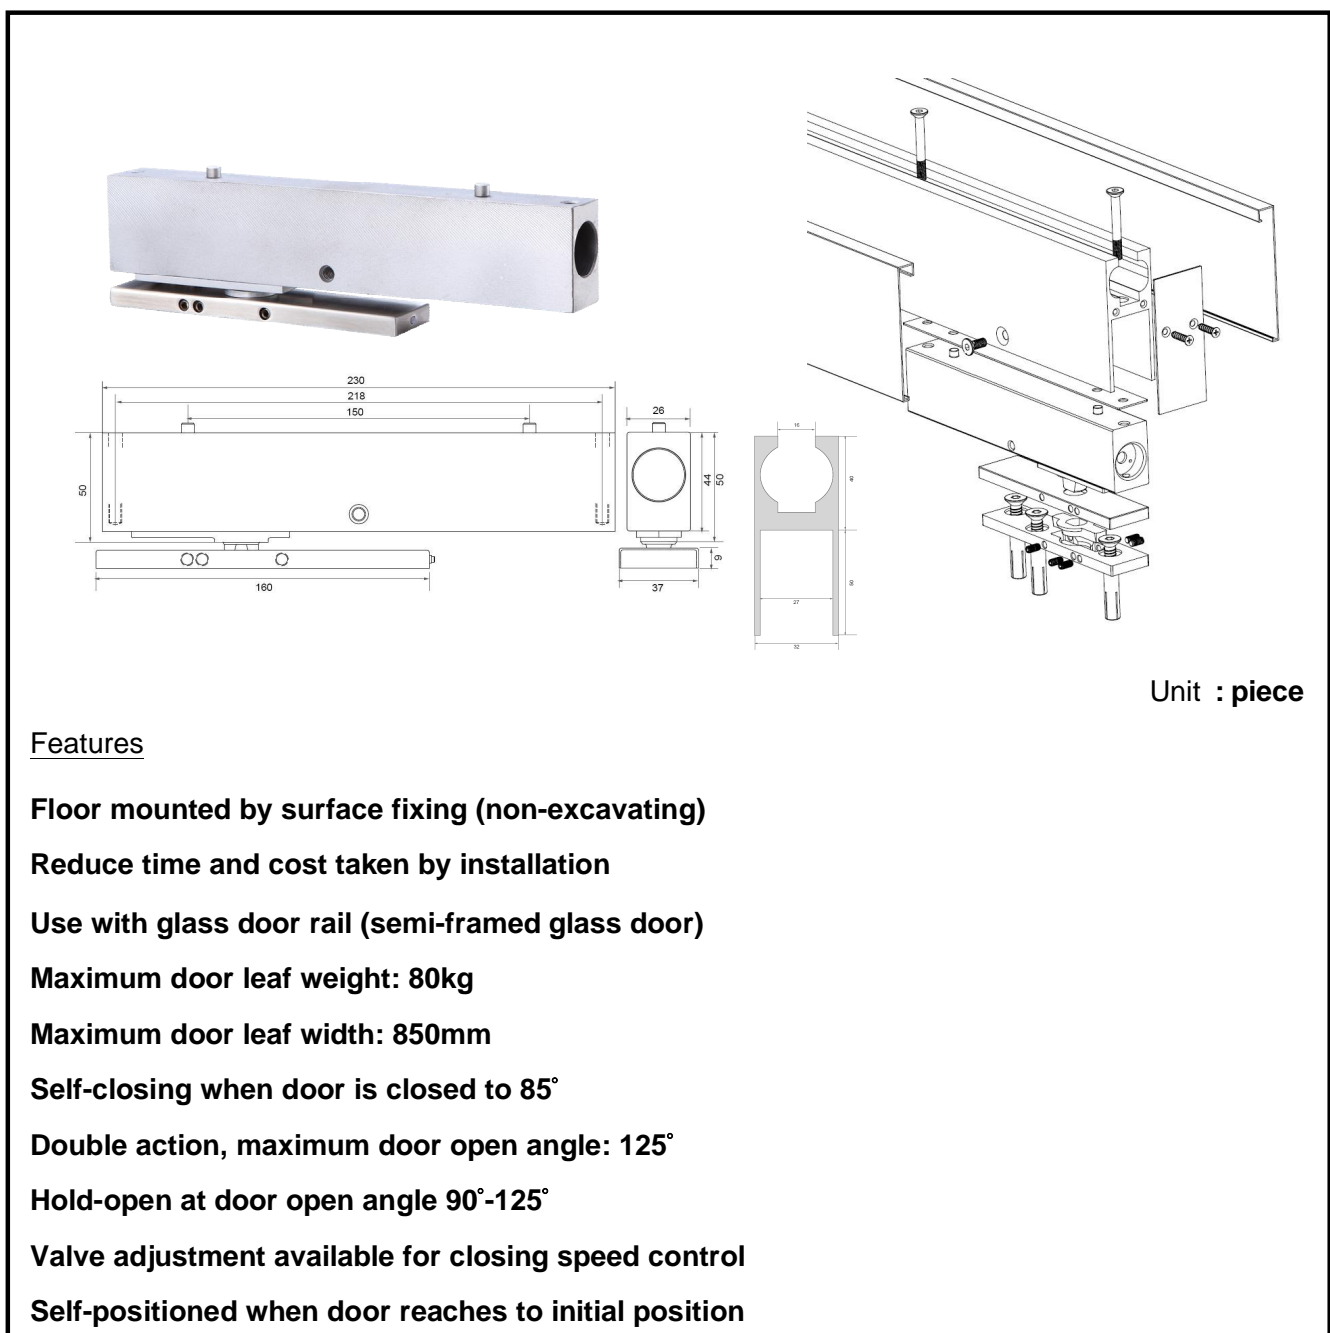

Model: TJ107E.80

Product **APPLAUSE Floor Hinge (with damping function)**

Material **Steel**

Finish **Enamel Baked**

Country of Origin **People's Republic of China**

Features

Floor mounted by surface fixing (non-excavating)

Reduce time and cost taken by installation

Use with glass door rail (semi-framed glass door)

Maximum door leaf weight: 80kg

Maximum door leaf width: 850mm

Self-closing when door is closed to 85°

Double action, maximum door open angle: 125°

Hold-open at door open angle 90°-125°

Valve adjustment available for closing speed control

Self-positioned when door reaches to initial position

BESTKO BEST TO YOU

url: www.bestko.com