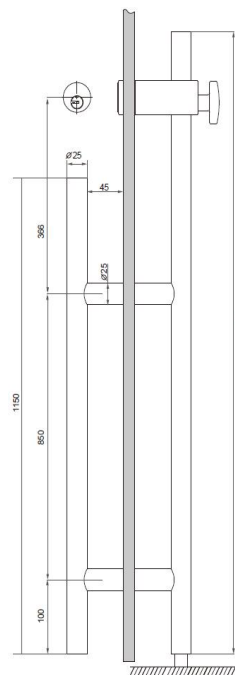

Model: 8198N

Product **Pull Handle with Lock**

Material **#304 Stainless Steel**

Finish **Polished**

Country of Origin **People's Republic of China**

Unit : pair

Features

Bottom bolt to be operated by turn inside and by keyway outside

Suitable for 10-18mm tempered glass use

BESTKO BEST TO YOU

url: www.bestko.com