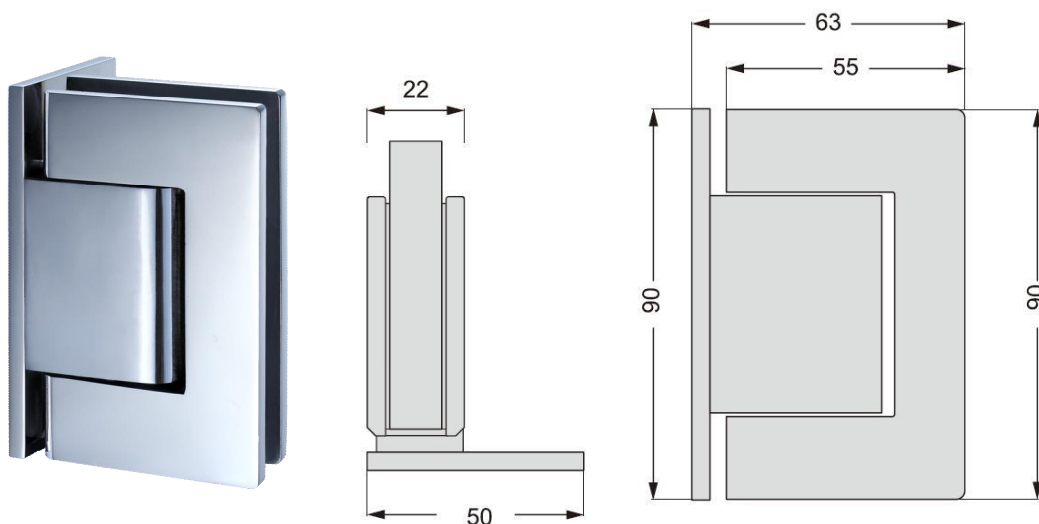

# Model: TJ012B-90°

Product **APPLAUSE Shower Hinge (with damping function)**

Material **#304 Stainless Steel**

Finish **Polished**

Country of Origin **People's Republic of China**

Unit : pair

## Features

**Wall to glass fixing 90°**

**Suitable for 8-12mm tempered glass use**

**Maximum door leaf weight: 45kg**

**Maximum door leaf width: 800mm**

**Self-closing when door is closed to 85°**

**Double action, maximum door open angle: 95°**

**Hold-open at 90°**

**Valve adjustment available for closing speed control**

**Self-positioned when door reaches to initial position**

**Tested according to EN1154 (130,000 cycles)**

**BESTKO BEST TO YOU**