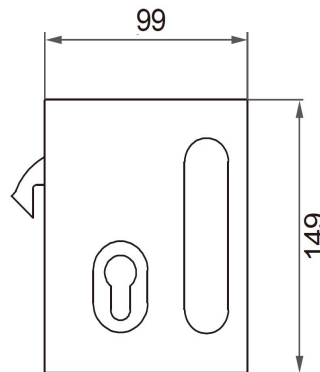

Model: T31

Product **Glass Door Lock – Sliding Door Lock**

Material **#304 Stainless Steel**

Finish **Hairline**

Country of Origin **People's Republic of China**

Unit : set

Features

Suitable for 10-14mm tempered glass use

Backset: 45mm

Fitted with mortise lock 45E and cylinder BK801

Wall mounted strike plate included (for single leaf operation)

Hook bolt to be operated by turn inside and by keyway outside

Flush recess included