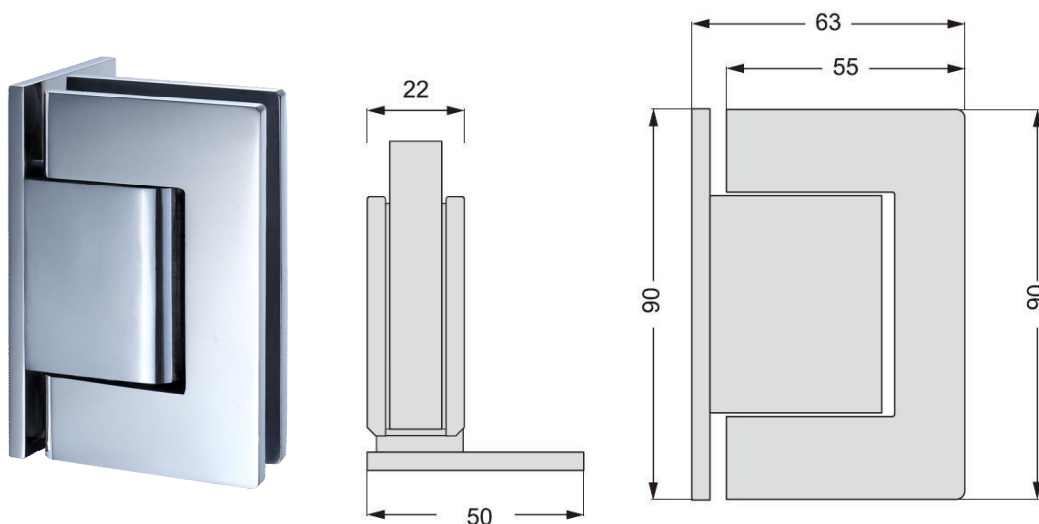

Model: TJ012B-90°

Product **APPLAUSE Shower Hinge (with damping function)**

产品名称 太极芯淋浴房玻璃夹（带缓冲功能）

Material **#304 Stainless Steel**

物料 **#304 不锈钢**

Finish **Polished**

表面处理 全光

Country of Origin **People's Republic of China**

原产地 中华人民共和国

Unit : pair
单位 : 对

Features

Wall to glass fixing 90°

Suitable for 8-12mm tempered glass use

Maximum door leaf weight: 45kg

Maximum door leaf width: 800mm

Self-closing when door is closed to 85°

Double action, maximum door open angle: 95°

Hold-open at 90°

Valve adjustment available for closing speed control

Self-positioned when door reaches to initial position

Tested according to EN1154 (130000 cycles)

产品描述

玻璃与墙身配合90°

适用于8-12mm钢化玻璃门

最大承重为45kg

最大门扇阔度为800mm

当门扇关至85°，门扇自动关闭

双向运作，最大开门角度为95°

支缓90°定位功能