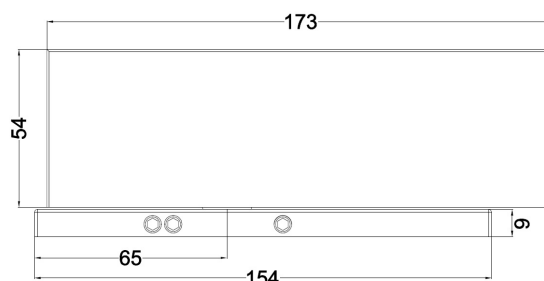

Model: TJ109E.80

Product **APPLAUSE Floor Hinge (with damping function)**

产品名称 太极芯地弹簧（带缓冲功能）

Material **Steel Casted Body with Stainless Steel Cover**

物料 钢制主体配不锈钢面盖

Finish **Hairline**

表面处理 全丝

Country of Origin **People's Republic of China**

原产地 中华人民共和国

Unit : piece
单位 : 件

Features

Floor mounted by surface fixing (non-excavating)

Reduce time and cost taken by installation

Suitable for 10-13.5mm tempered glass use

Maximum door leaf weight: 80kg

Maximum door leaf width: 850mm

Self-closing when door is closed to 85°

Double action, maximum door open angle: 125°

Hold-open at door open angle 90°

Valve adjustment available for closing speed control

Self-positioned when door reaches to initial position

产品描述

地平线上安装 (免开挖)

节省安装时间及安装成本

适用于10-13.5mm钢化玻璃门

最大承重为80kg

最大门扇宽度为850mm

当门扇关至85°，门扇自动关闭

双向运作，最大开门角度为125°