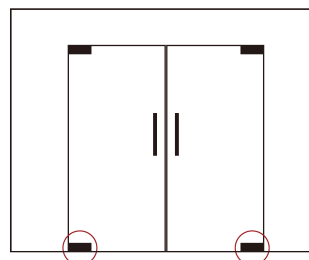

Model: TJ109E.80

Product **APPLAUSE Floor Hinge (with damping function)**

产品名称 太极芯地弹簧（带缓冲功能）

Material **Steel Casted Body with Stainless Steel Cover**

物料 钢制主体配不锈钢面盖

Finish **Hairline**

表面处理 全丝

Country of Origin **People's Republic of China**

原产地 中华人民共和国

Unit : piece
单位 : 件

Features

Floor mounted by surface fixing (non-excavating)

Reduce time and cost taken by installation

Suitable for 10-13.5mm tempered glass use

Maximum door leaf weight: 80kg

Maximum door leaf width: 850mm

Self-closing when door is closed to 85°

Double action, maximum door open angle: 125°

Hold-open at door open angle 90°

Valve adjustment available for closing speed control

Self-positioned when door reaches to initial position