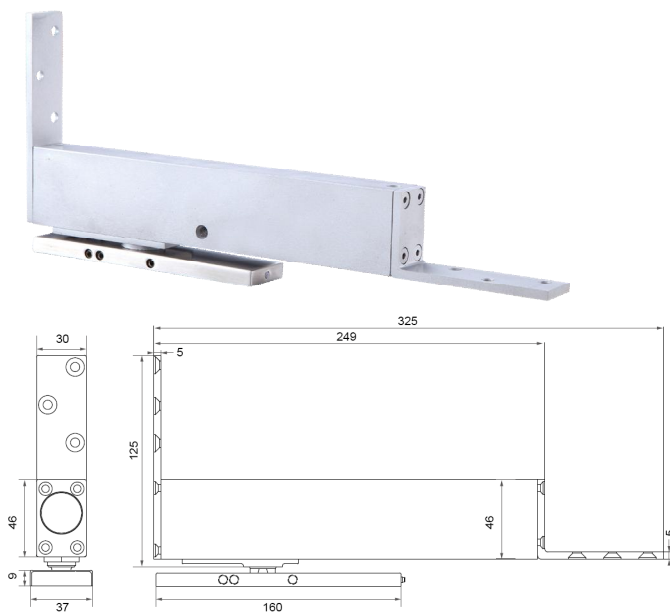

Model: TJ108E.100

Product **APPLAUSE Floor Hinge (with damping function)**

Material **Steel**

Finish **Enamel Baked**

Country of Origin **People's Republic of China**

Unit : piece

Features

Floor mounted by surface fixing (non-excavating)

Reduce time and cost taken by installation

Suitable for wooden door with thickness 40mm & up

Maximum door leaf weight: 100kg

Maximum door leaf width: 1050mm

Self-closing when door is closed to 85°

Double action, maximum door open angle: 125°

Hold-open at door open angle 90°-125°

Valve adjustment available for closing speed control

Self-positioned when door reaches to initial position

BESTKO BEST TO YOU

url: www.bestko.com