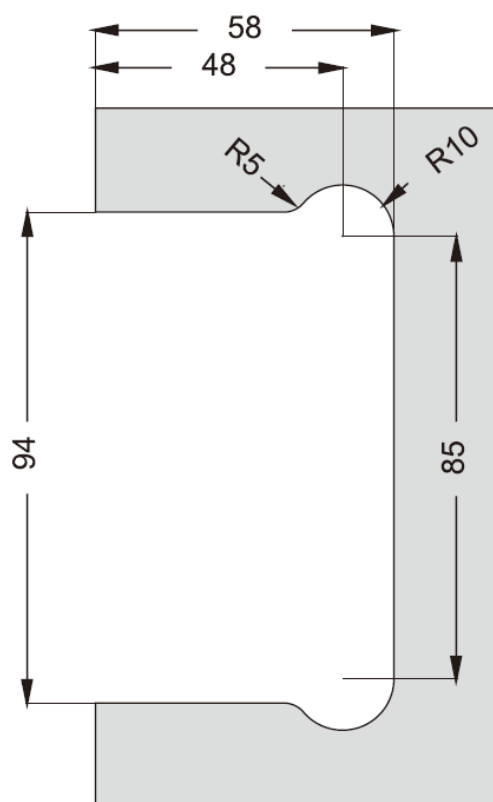

## Ø Wall to Glass Fixing

## Ø Suitable for:

10mm - 15mm

1000mm

65kg

I TJ201

I TJ202