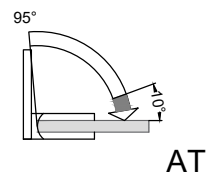

### AT511A

90° wall to glass fixing (offset)

- Feature : single action, door is self-closed from 10°
- Innovation : allows complete seal installing, no visible screws
- Finish : polished / hairline
- Material : 304 stainless steel
- Suitable Area : tempered glass
- Door Thickness : 8-12mm
- Door Weight : ≤50kg (per pair)
- Door Width : ≤1000mm
- Door Height : ≤2400mm
- Durability : 100,000 cycles
- Standard : fulfill EN14428
- Remarks : pull out to open (from outside)

### AT511B

90° wall to glass fixing (offset)

- Feature : single action, door is self-closed from 10°
- Innovation : allows complete seal installing, no visible screws
- Finish : polished / hairline
- Material : 304 stainless steel
- Suitable Area : tempered glass
- Door Thickness : 8-12mm
- Door Weight : ≤50kg (per pair)
- Door Width : ≤1000mm
- Door Height : ≤2400mm
- Durability : 100,000 cycles
- Standard : fulfill EN14428
- Remarks : push in to open (from outside)

### AT512A

180° glass to glass fixing

- Feature : single action, door is self-closed from 10°
- Innovation : allows complete seal installing, no visible screws
- Finish : polished / hairline
- Material : 304 stainless steel
- Suitable Area : tempered glass
- Door Thickness : 8-12mm
- Door Weight : ≤50kg (per pair)
- Door Width : ≤1000mm
- Door Height : ≤2400mm
- Durability : 100,000 cycles
- Standard : fulfill EN14428
- Remarks : pull out to open (from outside)

### AT512B

180° glass to glass fixing

- Feature : single action, door is self-closed from 10°
- Innovation : allows complete seal installing, no visible screws
- Finish : polished / hairline
- Material : 304 stainless steel
- Suitable Area : tempered glass
- Door Thickness : 8-12mm
- Door Weight : ≤50kg (per pair)
- Door Width : ≤1000mm
- Door Height : ≤2400mm
- Durability : 100,000 cycles
- Standard : fulfill EN14428
- Remarks : push in to open (from outside)