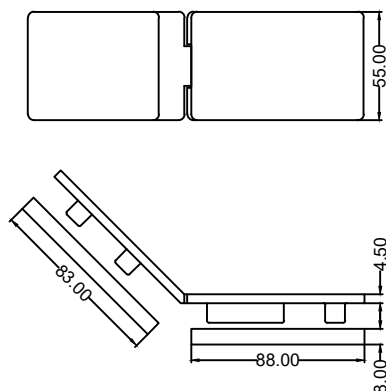

AT523B

135° glass to glass fixing

- Feature : single action, door is self-closed from 10°
- Innovation : allows complete seal installing, no visible screws
- Finish : polished / hairline
- Material : 304 stainless steel
- Suitable Area : tempered glass
- Door Thickness : 8-12mm
- Door Weight : ≤50kg (per pair)
- Door Width : ≤1000mm
- Door Height : ≤2400mm
- Durability : 100,000 cycles
- Standard : fulfill EN14428
- Remarks : push in to open (from outside)