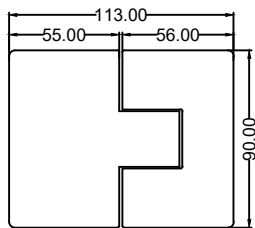

### AT511A

90° wall to glass fixing (offset)

- Feature : single action, door is self-closed from 10°
- Innovation : allows complete seal installing, no visible screws
- Finish : polished / hairline
- Material : 304 stainless steel
- Suitable Area : tempered glass
- Door Thickness : 8-12mm
- Door Weight : ≤50kg (per pair)
- Door Width : ≤1000mm
- Door Height : ≤2400mm
- Durability : 100,000 cycles
- Standard : fulfill EN14428
- Remarks : pull out to open (from outside)

### AT511B

90° wall to glass fixing (offset)

- Feature : single action, door is self-closed from 10°
- Innovation : allows complete seal installing, no visible screws
- Finish : polished / hairline
- Material : 304 stainless steel
- Suitable Area : tempered glass
- Door Thickness : 8-12mm
- Door Weight : ≤50kg (per pair)
- Door Width : ≤1000mm
- Door Height : ≤2400mm
- Durability : 100,000 cycles
- Standard : fulfill EN14428
- Remarks : push in to open (from outside)

### AT512A

180° glass to glass fixing

- Feature : single action, door is self-closed from 10°
- Innovation : allows complete seal installing, no visible screws
- Finish : polished / hairline
- Material : 304 stainless steel
- Suitable Area : tempered glass
- Door Thickness : 8-12mm
- Door Weight : ≤50kg (per pair)
- Door Width : ≤1000mm
- Door Height : ≤2400mm
- Durability : 100,000 cycles
- Standard : fulfill EN14428
- Remarks : pull out to open (from outside)

### AT512B

180° glass to glass fixing

- Feature : single action, door is self-closed from 10°
- Innovation : allows complete seal installing, no visible screws
- Finish : polished / hairline
- Material : 304 stainless steel
- Suitable Area : tempered glass
- Door Thickness : 8-12mm
- Door Weight : ≤50kg (per pair)
- Door Width : ≤1000mm
- Door Height : ≤2400mm
- Durability : 100,000 cycles
- Standard : fulfill EN14428
- Remarks : push in to open (from outside)