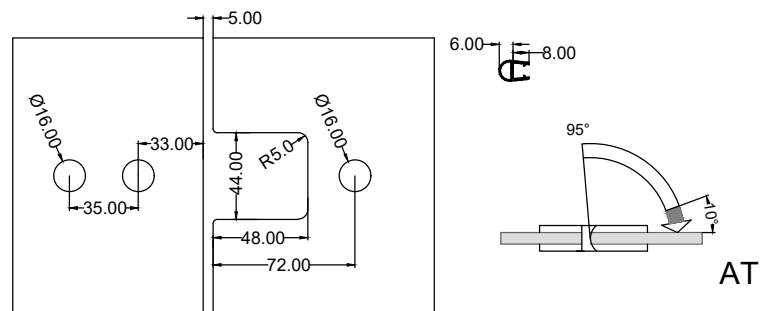

### AT521B

90° wall to glass fixing (offset)

- Feature : single action, door is self-closed from 10°
- Innovation : allows complete seal installing, no visible screws
- Finish : polished / hairline
- Material : 304 stainless steel
- Suitable Area : tempered glass
- Door Thickness : 8-12mm
- Door Weight : ≤50kg (per pair)
- Door Width : ≤1000mm
- Door Height : ≤2400mm
- Durability : 100,000 cycles
- Standard : fulfill EN14428
- Remarks : push in to open (from outside)

#### 180° glass to glass fixing

- Feature : single action, door is self-closed from 10°
- Innovation : allows complete seal installing, no visible screws
- Finish : polished / hairline
- Material : 304 stainless steel
- Suitable Area : tempered glass
- Door Thickness : 8-12mm
- Door Weight : ≤50kg (per pair)
- Door Width : ≤1000mm
- Door Height : ≤2400mm
- Durability : 100,000 cycles
- Standard : fulfill EN14428
- Remarks : pull out to open (from outside)

#### 180° glass to glass fixing

- Feature : single action, door is self-closed from 10°
- Innovation : allows complete seal installing, no visible screws
- Finish : polished / hairline
- Material : 304 stainless steel
- Suitable Area : tempered glass
- Door Thickness : 8-12mm
- Door Weight : ≤50kg (per pair)
- Door Width : ≤1000mm
- Door Height : ≤2400mm
- Durability : 100,000 cycles
- Standard : fulfill EN14428
- Remarks : push in to open (from outside)