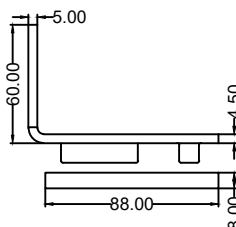

#### 135° glass to glass fixing

- Feature : single action, door is self-closed from 10°
- Innovation : allows complete seal installing, no visible screws
- Finish : polished / hairline
- Material : 304 stainless steel
- Suitable Area : tempered glass
- Door Thickness : 8-12mm
- Door Weight : ≤50kg (per pair)
- Door Width : ≤1000mm
- Door Height : ≤2400mm
- Durability : 100,000 cycles
- Standard : fulfill EN14428
- Remarks : push in to open (from outside)

### AT521A

90° wall to glass fixing (offset)

- Feature : single action, door is self-closed from 10°
- Innovation : allows complete seal installing, no visible screws
- Finish : polished / hairline
- Material : 304 stainless steel
- Suitable Area : tempered glass
- Door Thickness : 8-12mm
- Door Weight : ≤50kg (per pair)
- Door Width : ≤1000mm
- Door Height : ≤2400mm
- Durability : 100,000 cycles
- Standard : fulfill EN14428
- Remarks : pull out to open (from outside)

### AT521B

90° wall to glass fixing (offset)

- Feature : single action, door is self-closed from 10°
- Innovation : allows complete seal installing, no visible screws
- Finish : polished / hairline
- Material : 304 stainless steel
- Suitable Area : tempered glass
- Door Thickness : 8-12mm
- Door Weight : ≤50kg (per pair)
- Door Width : ≤1000mm
- Door Height : ≤2400mm
- Durability : 100,000 cycles
- Standard : fulfill EN14428
- Remarks : push in to open (from outside)