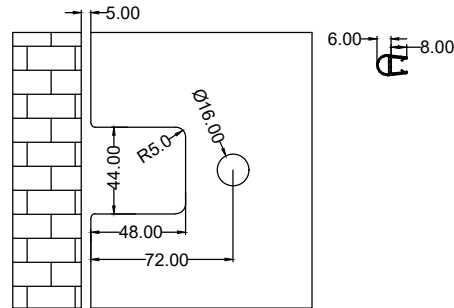

#### 135° glass to glass fixing

- Feature : single action, door is self-closed from 10°
- Innovation : allows complete seal installing, no visible screws
- Finish : polished / hairline
- Material : 304 stainless steel
- Suitable Area : tempered glass
- Door Thickness : 8-12mm
- Door Weight : ≤50kg (per pair)
- Door Width : ≤1000mm
- Door Height : ≤2400mm
- Durability : 100,000 cycles
- Standard : fulfill EN14428
- Remarks : push in to open (from outside)

### AT521A

90° wall to glass fixing (offset)

- Feature : single action, door is self-closed from 10°
- Innovation : allows complete seal installing, no visible screws
- Finish : polished / hairline
- Material : 304 stainless steel
- Suitable Area : tempered glass
- Door Thickness : 8-12mm
- Door Weight : ≤50kg (per pair)
- Door Width : ≤1000mm
- Door Height : ≤2400mm
- Durability : 100,000 cycles
- Standard : fulfill EN14428
- Remarks : pull out to open (from outside)

### AT521B

90° wall to glass fixing (offset)

- Feature : single action, door is self-closed from 10°
- Innovation : allows complete seal installing, no visible screws
- Finish : polished / hairline
- Material : 304 stainless steel
- Suitable Area : tempered glass
- Door Thickness : 8-12mm
- Door Weight : ≤50kg (per pair)
- Door Width : ≤1000mm
- Door Height : ≤2400mm
- Durability : 100,000 cycles
- Standard : fulfill EN14428
- Remarks : push in to open (from outside)