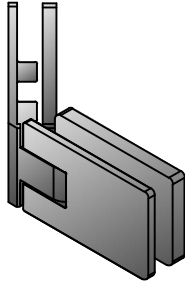

AT523A

135° glass to glass fixing