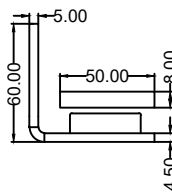

### AT511A

90° wall to glass fixing (offset)

- Feature : single action, door is self-closed from 10°
- Innovation : allows complete seal installing, no visible screws
- Finish : polished / hairline
- Material : 304 stainless steel
- Suitable Area : tempered glass
- Door Thickness : 8-12mm
- Door Weight : ≤50kg (per pair)
- Door Width : ≤1000mm
- Door Height : ≤2400mm
- Durability : 100,000 cycles
- Standard : fulfill EN14428
- Remarks : pull out to open (from outside)

### AT511B

90° wall to glass fixing (offset)

- Feature : single action, door is self-closed from 10°
- Innovation : allows complete seal installing, no visible screws
- Finish : polished / hairline
- Material : 304 stainless steel
- Suitable Area : tempered glass
- Door Thickness : 8-12mm
- Door Weight : ≤50kg (per pair)
- Door Width : ≤1000mm
- Door Height : ≤2400mm
- Durability : 100,000 cycles
- Standard : fulfill EN14428
- Remarks : push in to open (from outside)

### AT512A

180° glass to glass fixing

- Feature : single action, door is self-closed from 10°
- Innovation : allows complete seal installing, no visible screws
- Finish : polished / hairline
- Material : 304 stainless steel
- Suitable Area : tempered glass
- Door Thickness : 8-12mm
- Door Weight : ≤50kg (per pair)
- Door Width : ≤1000mm
- Door Height : ≤2400mm
- Durability : 100,000 cycles
- Standard : fulfill EN14428
- Remarks : pull out to open (from outside)