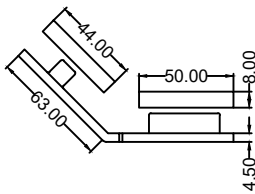

AT513A

135° glass to glass fixing