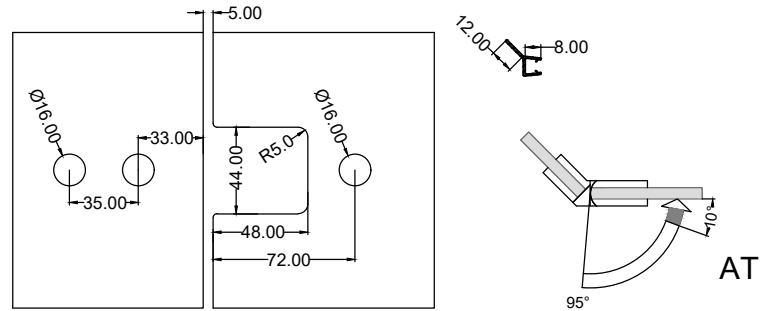

AT523A

135° glass to glass fixing

- Feature : single action, door is self-closed from 10°
- Innovation : allows complete seal installing, no visible screws
- Finish : polished / hairline
- Material : 304 stainless steel
- Suitable Area : tempered glass
- Door Thickness : 8-12mm
- Door Weight : ≤50kg (per pair)
- Door Width : ≤1000mm
- Door Height : ≤2400mm
- Durability : 100,000 cycles
- Standard : fulfill EN14428
- Remarks : pull out to open (from outside)