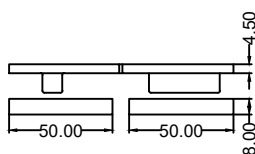

### AT511A

90° wall to glass fixing (offset)

- Feature : single action, door is self-closed from 10°
- Innovation : allows complete seal installing, no visible screws
- Finish : polished / hairline
- Material : 304 stainless steel
- Suitable Area : tempered glass
- Door Thickness : 8-12mm
- Door Weight : ≤50kg (per pair)
- Door Width : ≤1000mm
- Door Height : ≤2400mm
- Durability : 100,000 cycles
- Standard : fulfill EN14428
- Remarks : pull out to open (from outside)

### AT511B

90° wall to glass fixing (offset)

- Feature : single action, door is self-closed from 10°
- Innovation : allows complete seal installing, no visible screws
- Finish : polished / hairline
- Material : 304 stainless steel
- Suitable Area : tempered glass
- Door Thickness : 8-12mm
- Door Weight : ≤50kg (per pair)
- Door Width : ≤1000mm
- Door Height : ≤2400mm
- Durability : 100,000 cycles
- Standard : fulfill EN14428
- Remarks : push in to open (from outside)

### AT512A

180° glass to glass fixing

- Feature : single action, door is self-closed from 10°
- Innovation : allows complete seal installing, no visible screws
- Finish : polished / hairline
- Material : 304 stainless steel
- Suitable Area : tempered glass
- Door Thickness : 8-12mm
- Door Weight : ≤50kg (per pair)
- Door Width : ≤1000mm
- Door Height : ≤2400mm
- Durability : 100,000 cycles
- Standard : fulfill EN14428
- Remarks : pull out to open (from outside)

### AT512B

180° glass to glass fixing

- Feature : single action, door is self-closed from 10°
- Innovation : allows complete seal installing, no visible screws
- Finish : polished / hairline
- Material : 304 stainless steel
- Suitable Area : tempered glass
- Door Thickness : 8-12mm
- Door Weight : ≤50kg (per pair)
- Door Width : ≤1000mm
- Door Height : ≤2400mm
- Durability : 100,000 cycles
- Standard : fulfill EN14428
- Remarks : push in to open (from outside)