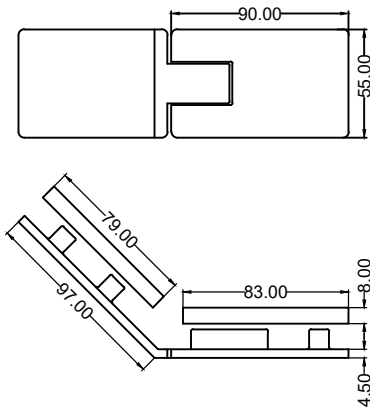

AT523A

135° glass to glass fixing

- Feature : single action, door is self-closed from 10°
- Innovation : allows complete seal installing, no visible screws
- Finish : polished / hairline
- Material : 304 stainless steel
- Suitable Area : tempered glass
- Door Thickness : 8-12mm
- Door Weight : ≤50kg (per pair)
- Door Width : ≤1000mm
- Door Height : ≤2400mm
- Durability : 100,000 cycles
- Standard : fulfill EN14428
- Remarks : pull out to open (from outside)