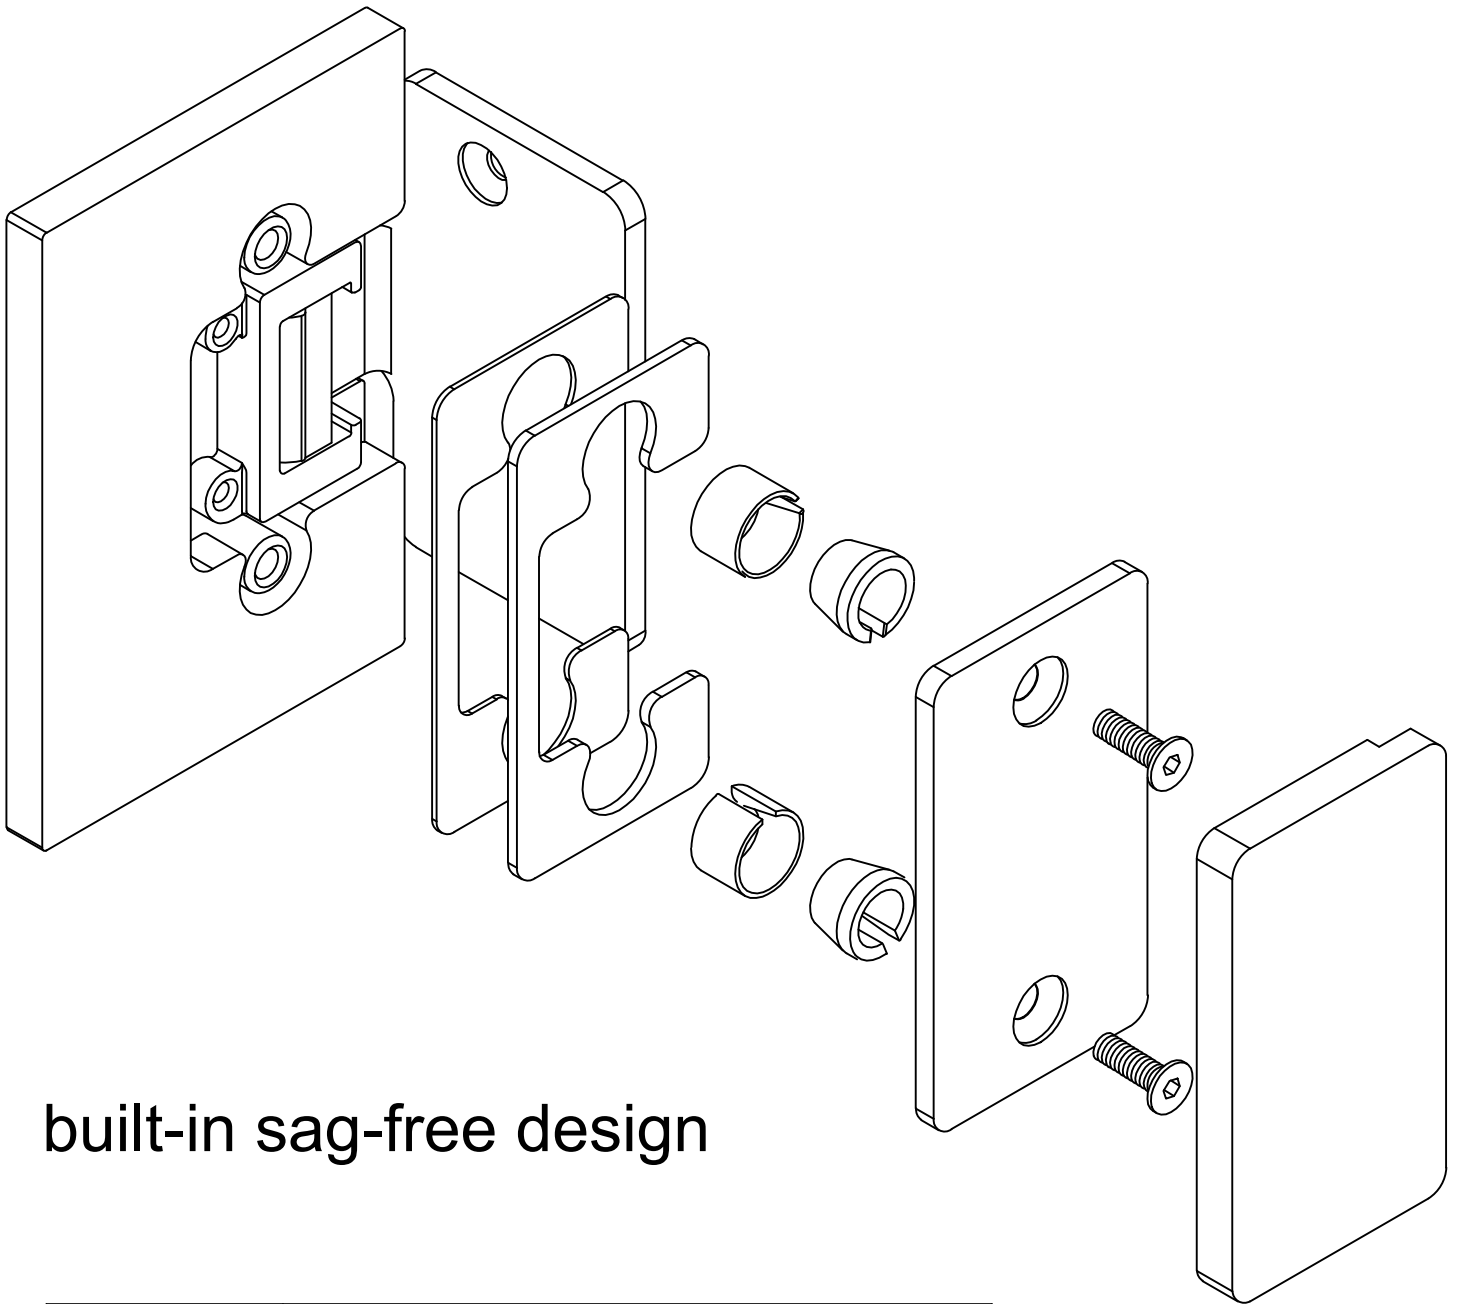

built-in sag-free design

gasket	door thickness		
	8mm	10mm	12mm
1mm	2	0	2
2mm	2	2	0