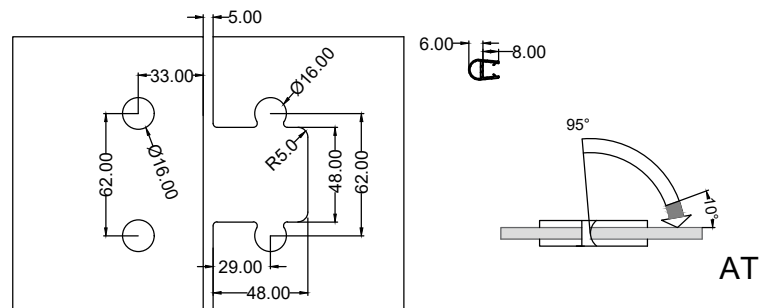

### AT511A

90° wall to glass fixing (offset)

- Feature : single action, door is self-closed from 10°
- Innovation : allows complete seal installing, no visible screws
- Finish : polished / hairline
- Material : 304 stainless steel
- Suitable Area : tempered glass
- Door Thickness : 8-12mm
- Door Weight : ≤50kg (per pair)
- Door Width : ≤1000mm
- Door Height : ≤2400mm
- Durability : 100,000 cycles
- Standard : fulfill EN14428
- Remarks : pull out to open (from outside)

### AT511B

90° wall to glass fixing (offset)

- Feature : single action, door is self-closed from 10°
- Innovation : allows complete seal installing, no visible screws
- Finish : polished / hairline
- Material : 304 stainless steel
- Suitable Area : tempered glass
- Door Thickness : 8-12mm
- Door Weight : ≤50kg (per pair)
- Door Width : ≤1000mm
- Door Height : ≤2400mm
- Durability : 100,000 cycles
- Standard : fulfill EN14428
- Remarks : push in to open (from outside)

### AT512A

180° glass to glass fixing

- Feature : single action, door is self-closed from 10°
- Innovation : allows complete seal installing, no visible screws
- Finish : polished / hairline
- Material : 304 stainless steel
- Suitable Area : tempered glass
- Door Thickness : 8-12mm
- Door Weight : ≤50kg (per pair)
- Door Width : ≤1000mm
- Door Height : ≤2400mm
- Durability : 100,000 cycles
- Standard : fulfill EN14428
- Remarks : pull out to open (from outside)

### AT512B

180° glass to glass fixing

- Feature : single action, door is self-closed from 10°
- Innovation : allows complete seal installing, no visible screws
- Finish : polished / hairline
- Material : 304 stainless steel
- Suitable Area : tempered glass
- Door Thickness : 8-12mm
- Door Weight : ≤50kg (per pair)
- Door Width : ≤1000mm
- Door Height : ≤2400mm
- Durability : 100,000 cycles
- Standard : fulfill EN14428
- Remarks : push in to open (from outside)