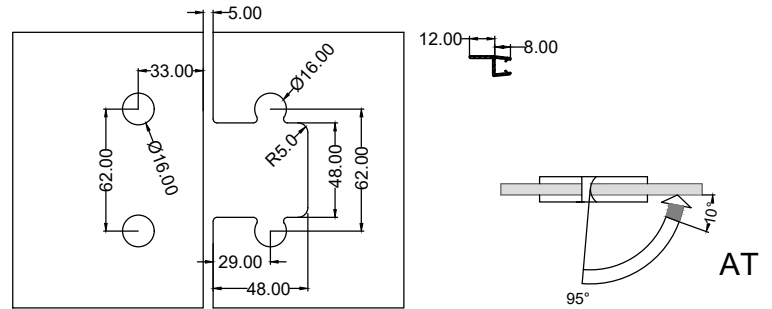

### AT511A

90° wall to glass fixing (offset)

- Feature : single action, door is self-closed from 10°
- Innovation : allows complete seal installing, no visible screws
- Finish : polished / hairline
- Material : 304 stainless steel
- Suitable Area : tempered glass
- Door Thickness : 8-12mm
- Door Weight : ≤50kg (per pair)
- Door Width : ≤1000mm
- Door Height : ≤2400mm
- Durability : 100,000 cycles
- Standard : fulfill EN14428
- Remarks : pull out to open (from outside)

### AT511B

90° wall to glass fixing (offset)

- Feature : single action, door is self-closed from 10°
- Innovation : allows complete seal installing, no visible screws
- Finish : polished / hairline
- Material : 304 stainless steel
- Suitable Area : tempered glass
- Door Thickness : 8-12mm
- Door Weight : ≤50kg (per pair)
- Door Width : ≤1000mm
- Door Height : ≤2400mm
- Durability : 100,000 cycles
- Standard : fulfill EN14428
- Remarks : push in to open (from outside)

### AT512A

180° glass to glass fixing

- Feature : single action, door is self-closed from 10°
- Innovation : allows complete seal installing, no visible screws
- Finish : polished / hairline
- Material : 304 stainless steel
- Suitable Area : tempered glass
- Door Thickness : 8-12mm
- Door Weight : ≤50kg (per pair)
- Door Width : ≤1000mm
- Door Height : ≤2400mm
- Durability : 100,000 cycles
- Standard : fulfill EN14428
- Remarks : pull out to open (from outside)

### AT512B

180° glass to glass fixing

- Feature : single action, door is self-closed from 10°
- Innovation : allows complete seal installing, no visible screws
- Finish : polished / hairline
- Material : 304 stainless steel
- Suitable Area : tempered glass
- Door Thickness : 8-12mm
- Door Weight : ≤50kg (per pair)
- Door Width : ≤1000mm
- Door Height : ≤2400mm
- Durability : 100,000 cycles
- Standard : fulfill EN14428
- Remarks : push in to open (from outside)