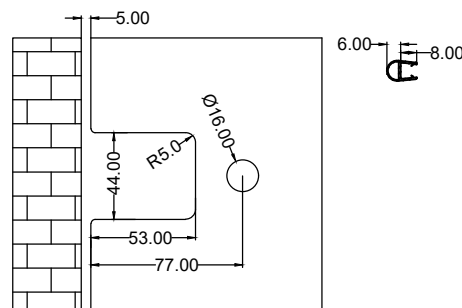

### AT521A

90° wall to glass fixing (offset)

- Feature : single action, door is self-closed from 10°
- Innovation : allows complete seal installing, no visible screws
- Finish : polished / hairline
- Material : 304 stainless steel
- Suitable Area : tempered glass
- Door Thickness : 8-12mm
- Door Weight : ≤50kg (per pair)
- Door Width : ≤1000mm
- Door Height : ≤2400mm
- Durability : 100,000 cycles
- Standard : fulfill EN14428
- Remarks : pull out to open (from outside)

### AT521B

90° wall to glass fixing (offset)

- Feature : single action, door is self-closed from 10°
- Innovation : allows complete seal installing, no visible screws
- Finish : polished / hairline
- Material : 304 stainless steel
- Suitable Area : tempered glass
- Door Thickness : 8-12mm
- Door Weight : ≤50kg (per pair)
- Door Width : ≤1000mm
- Door Height : ≤2400mm
- Durability : 100,000 cycles
- Standard : fulfill EN14428
- Remarks : push in to open (from outside)