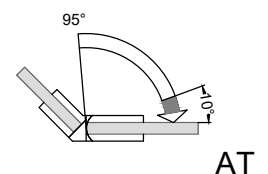

### AT512A

180° glass to glass fixing

- Feature : single action, door is self-closed from 10°
- Innovation : allows complete seal installing, no visible screws
- Finish : polished / hairline
- Material : 304 stainless steel
- Suitable Area : tempered glass
- Door Thickness : 8-12mm
- Door Weight : ≤50kg (per pair)
- Door Width : ≤1000mm
- Door Height : ≤2400mm
- Durability : 100,000 cycles
- Standard : fulfill EN14428
- Remarks : pull out to open (from outside)

### AT512B

180° glass to glass fixing

- Feature : single action, door is self-closed from 10°
- Innovation : allows complete seal installing, no visible screws
- Finish : polished / hairline
- Material : 304 stainless steel
- Suitable Area : tempered glass
- Door Thickness : 8-12mm
- Door Weight : ≤50kg (per pair)
- Door Width : ≤1000mm
- Door Height : ≤2400mm
- Durability : 100,000 cycles
- Standard : fulfill EN14428
- Remarks : push in to open (from outside)

#### 135° glass to glass fixing

- Feature : single action, door is self-closed from 10°
- Innovation : allows complete seal installing, no visible screws
- Finish : polished / hairline
- Material : 304 stainless steel
- Suitable Area : tempered glass
- Door Thickness : 8-12mm
- Door Weight : ≤50kg (per pair)
- Door Width : ≤1000mm
- Door Height : ≤2400mm
- Durability : 100,000 cycles
- Standard : fulfill EN14428
- Remarks : pull out to open (from outside)

#### 135° glass to glass fixing

- Feature : single action, door is self-closed from 10°
- Innovation : allows complete seal installing, no visible screws
- Finish : polished / hairline
- Material : 304 stainless steel
- Suitable Area : tempered glass
- Door Thickness : 8-12mm
- Door Weight : ≤50kg (per pair)
- Door Width : ≤1000mm
- Door Height : ≤2400mm
- Durability : 100,000 cycles
- Standard : fulfill EN14428
- Remarks : push in to open (from outside)