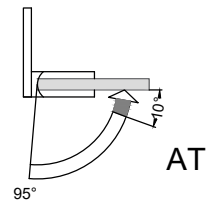

### AT512B

180° glass to glass fixing

- Feature : single action, door is self-closed from 10°
- Innovation : allows complete seal installing, no visible screws
- Finish : polished / hairline
- Material : 304 stainless steel
- Suitable Area : tempered glass
- Door Thickness : 8-12mm
- Door Weight : ≤50kg (per pair)
- Door Width : ≤1000mm
- Door Height : ≤2400mm
- Durability : 100,000 cycles
- Standard : fulfill EN14428
- Remarks : push in to open (from outside)

#### 135° glass to glass fixing

- Feature : single action, door is self-closed from 10°
- Innovation : allows complete seal installing, no visible screws
- Finish : polished / hairline
- Material : 304 stainless steel
- Suitable Area : tempered glass
- Door Thickness : 8-12mm
- Door Weight : ≤50kg (per pair)
- Door Width : ≤1000mm
- Door Height : ≤2400mm
- Durability : 100,000 cycles
- Standard : fulfill EN14428
- Remarks : push in to open (from outside)

### AT521A

90° wall to glass fixing (offset)

- Feature : single action, door is self-closed from 10°
- Innovation : allows complete seal installing, no visible screws
- Finish : polished / hairline
- Material : 304 stainless steel
- Suitable Area : tempered glass
- Door Thickness : 8-12mm
- Door Weight : ≤50kg (per pair)
- Door Width : ≤1000mm
- Door Height : ≤2400mm
- Durability : 100,000 cycles
- Standard : fulfill EN14428
- Remarks : pull out to open (from outside)

### AT521B

90° wall to glass fixing (offset)

- Feature : single action, door is self-closed from 10°
- Innovation : allows complete seal installing, no visible screws
- Finish : polished / hairline
- Material : 304 stainless steel
- Suitable Area : tempered glass
- Door Thickness : 8-12mm
- Door Weight : ≤50kg (per pair)
- Door Width : ≤1000mm
- Door Height : ≤2400mm
- Durability : 100,000 cycles
- Standard : fulfill EN14428
- Remarks : push in to open (from outside)