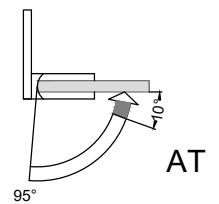

**Leak-proof; Efficient; Safe; Modern**  
**Desire, your best choice!**

built-in sag-free design

gasket	door thickness		
	8mm	10mm	12mm
1mm	2	0	2
2mm	2	2	0

### AT511A

90° wall to glass fixing (offset)

- Feature : single action, door is self-closed from 10°
- Innovation : allows complete seal installing, no visible screws
- Finish : polished / hairline
- Material : 304 stainless steel
- Suitable Area : tempered glass
- Door Thickness : 8-12mm
- Door Weight : ≤50kg (per pair)
- Door Width : ≤1000mm
- Door Height : ≤2400mm
- Durability : 100,000 cycles
- Standard : fulfill EN14428
- Remarks : pull out to open (from outside)

### AT511B

90° wall to glass fixing (offset)

- Feature : single action, door is self-closed from 10°
- Innovation : allows complete seal installing, no visible screws
- Finish : polished / hairline
- Material : 304 stainless steel
- Suitable Area : tempered glass
- Door Thickness : 8-12mm
- Door Weight : ≤50kg (per pair)
- Door Width : ≤1000mm
- Door Height : ≤2400mm
- Durability : 100,000 cycles
- Standard : fulfill EN14428
- Remarks : push in to open (from outside)

### AT512A

180° glass to glass fixing

- Feature : single action, door is self-closed from 10°
- Innovation : allows complete seal installing, no visible screws
- Finish : polished / hairline
- Material : 304 stainless steel
- Suitable Area : tempered glass
- Door Thickness : 8-12mm
- Door Weight : ≤50kg (per pair)
- Door Width : ≤1000mm
- Door Height : ≤2400mm
- Durability : 100,000 cycles
- Standard : fulfill EN14428
- Remarks : pull out to open (from outside)