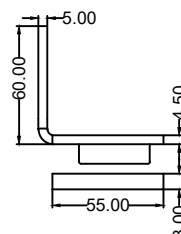

### AT511A

90° wall to glass fixing (offset)

- Feature : single action, door is self-closed from 10°
- Innovation : allows complete seal installing, no visible screws
- Finish : polished / hairline
- Material : 304 stainless steel
- Suitable Area : tempered glass
- Door Thickness : 8-12mm
- Door Weight : ≤50kg (per pair)
- Door Width : ≤1000mm
- Door Height : ≤2400mm
- Durability : 100,000 cycles
- Standard : fulfill EN14428
- Remarks : pull out to open (from outside)

### AT511B

90° wall to glass fixing (offset)

- Feature : single action, door is self-closed from 10°
- Innovation : allows complete seal installing, no visible screws
- Finish : polished / hairline
- Material : 304 stainless steel
- Suitable Area : tempered glass
- Door Thickness : 8-12mm
- Door Weight : ≤50kg (per pair)
- Door Width : ≤1000mm
- Door Height : ≤2400mm
- Durability : 100,000 cycles
- Standard : fulfill EN14428
- Remarks : push in to open (from outside)

### AT512A

180° glass to glass fixing

- Feature : single action, door is self-closed from 10°
- Innovation : allows complete seal installing, no visible screws
- Finish : polished / hairline
- Material : 304 stainless steel
- Suitable Area : tempered glass
- Door Thickness : 8-12mm
- Door Weight : ≤50kg (per pair)
- Door Width : ≤1000mm
- Door Height : ≤2400mm
- Durability : 100,000 cycles
- Standard : fulfill EN14428
- Remarks : pull out to open (from outside)

### AT512B

180° glass to glass fixing

- Feature : single action, door is self-closed from 10°
- Innovation : allows complete seal installing, no visible screws
- Finish : polished / hairline
- Material : 304 stainless steel
- Suitable Area : tempered glass
- Door Thickness : 8-12mm
- Door Weight : ≤50kg (per pair)
- Door Width : ≤1000mm
- Door Height : ≤2400mm
- Durability : 100,000 cycles
- Standard : fulfill EN14428
- Remarks : push in to open (from outside)