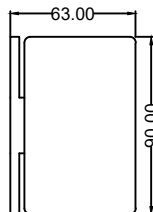

### AT511A

90° wall to glass fixing (offset)

- Feature : single action, door is self-closed from 10°
- Innovation : allows complete seal installing, no visible screws
- Finish : polished / hairline
- Material : 304 stainless steel
- Suitable Area : tempered glass
- Door Thickness : 8-12mm
- Door Weight : ≤50kg (per pair)
- Door Width : ≤1000mm
- Door Height : ≤2400mm
- Durability : 100,000 cycles
- Standard : fulfill EN14428
- Remarks : pull out to open (from outside)

### AT511B

90° wall to glass fixing (offset)

- Feature : single action, door is self-closed from 10°
- Innovation : allows complete seal installing, no visible screws
- Finish : polished / hairline
- Material : 304 stainless steel
- Suitable Area : tempered glass
- Door Thickness : 8-12mm
- Door Weight : ≤50kg (per pair)
- Door Width : ≤1000mm
- Door Height : ≤2400mm
- Durability : 100,000 cycles
- Standard : fulfill EN14428
- Remarks : push in to open (from outside)

### AT512A

180° glass to glass fixing

- Feature : single action, door is self-closed from 10°
- Innovation : allows complete seal installing, no visible screws
- Finish : polished / hairline
- Material : 304 stainless steel
- Suitable Area : tempered glass
- Door Thickness : 8-12mm
- Door Weight : ≤50kg (per pair)
- Door Width : ≤1000mm
- Door Height : ≤2400mm
- Durability : 100,000 cycles
- Standard : fulfill EN14428
- Remarks : pull out to open (from outside)

### AT512B

180° glass to glass fixing

- Feature : single action, door is self-closed from 10°
- Innovation : allows complete seal installing, no visible screws
- Finish : polished / hairline
- Material : 304 stainless steel
- Suitable Area : tempered glass
- Door Thickness : 8-12mm
- Door Weight : ≤50kg (per pair)
- Door Width : ≤1000mm
- Door Height : ≤2400mm
- Durability : 100,000 cycles
- Standard : fulfill EN14428
- Remarks : push in to open (from outside)