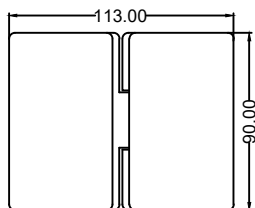

### AT511A

90° wall to glass fixing (offset)

- Feature : single action, door is self-closed from 10°
- Innovation : allows complete seal installing, no visible screws
- Finish : polished / hairline
- Material : 304 stainless steel
- Suitable Area : tempered glass
- Door Thickness : 8-12mm
- Door Weight : ≤50kg (per pair)
- Door Width : ≤1000mm
- Door Height : ≤2400mm
- Durability : 100,000 cycles
- Standard : fulfill EN14428
- Remarks : pull out to open (from outside)

### AT511B

90° wall to glass fixing (offset)

- Feature : single action, door is self-closed from 10°
- Innovation : allows complete seal installing, no visible screws
- Finish : polished / hairline
- Material : 304 stainless steel
- Suitable Area : tempered glass
- Door Thickness : 8-12mm
- Door Weight : ≤50kg (per pair)
- Door Width : ≤1000mm
- Door Height : ≤2400mm
- Durability : 100,000 cycles
- Standard : fulfill EN14428
- Remarks : push in to open (from outside)

### AT512A

180° glass to glass fixing

- Feature : single action, door is self-closed from 10°
- Innovation : allows complete seal installing, no visible screws
- Finish : polished / hairline
- Material : 304 stainless steel
- Suitable Area : tempered glass
- Door Thickness : 8-12mm
- Door Weight : ≤50kg (per pair)
- Door Width : ≤1000mm
- Door Height : ≤2400mm
- Durability : 100,000 cycles
- Standard : fulfill EN14428
- Remarks : pull out to open (from outside)

### AT512B

180° glass to glass fixing

- Feature : single action, door is self-closed from 10°
- Innovation : allows complete seal installing, no visible screws
- Finish : polished / hairline
- Material : 304 stainless steel
- Suitable Area : tempered glass
- Door Thickness : 8-12mm
- Door Weight : ≤50kg (per pair)
- Door Width : ≤1000mm
- Door Height : ≤2400mm
- Durability : 100,000 cycles
- Standard : fulfill EN14428
- Remarks : push in to open (from outside)