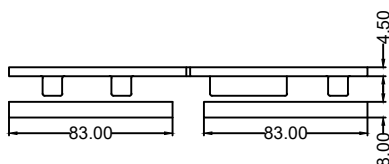

AT522A

180° glass to glass fixing

- Feature : single action, door is self-closed from 10°
- Innovation : allows complete seal installing, no visible screws
- Finish : polished / hairline
- Material : 304 stainless steel
- Suitable Area : tempered glass
- Door Thickness : 8-12mm
- Door Weight : ≤50kg (per pair)
- Door Width : ≤1000mm
- Door Height : ≤2400mm
- Durability : 100,000 cycles
- Standard : fulfill EN14428
- Remarks : pull out to open (from outside)

AT522B

180° glass to glass fixing

- Feature : single action, door is self-closed from 10°
- Innovation : allows complete seal installing, no visible screws
- Finish : polished / hairline
- Material : 304 stainless steel
- Suitable Area : tempered glass
- Door Thickness : 8-12mm
- Door Weight : ≤50kg (per pair)
- Door Width : ≤1000mm
- Door Height : ≤2400mm
- Durability : 100,000 cycles
- Standard : fulfill EN14428
- Remarks : push in to open (from outside)