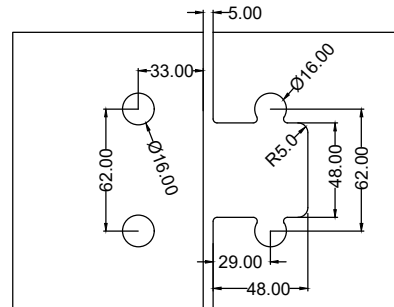

- Feature : single action, door is self-closed from 10°
- Innovation : allows complete seal installing, no visible screws
- Finish : polished / hairline
- Material : 304 stainless steel
- Suitable Area : tempered glass
- Door Thickness : 8-12mm
- Door Weight : ≤50kg (per pair)
- Door Width : ≤1000mm
- Door Height : ≤2400mm
- Durability : 100,000 cycles
- Standard : fulfill EN14428
- Remarks : pull out to open (from outside)