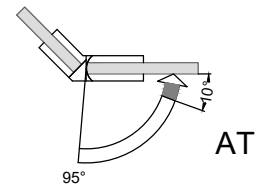

### AT511B

90° wall to glass fixing (offset)

- Feature : single action, door is self-closed from 10°
- Innovation : allows complete seal installing, no visible screws
- Finish : polished / hairline
- Material : 304 stainless steel
- Suitable Area : tempered glass
- Door Thickness : 8-12mm
- Door Weight : ≤50kg (per pair)
- Door Width : ≤1000mm
- Door Height : ≤2400mm
- Durability : 100,000 cycles
- Standard : fulfill EN14428
- Remarks : push in to open (from outside)

### AT512A

180° glass to glass fixing

- Feature : single action, door is self-closed from 10°
- Innovation : allows complete seal installing, no visible screws
- Finish : polished / hairline
- Material : 304 stainless steel
- Suitable Area : tempered glass
- Door Thickness : 8-12mm
- Door Weight : ≤50kg (per pair)
- Door Width : ≤1000mm
- Door Height : ≤2400mm
- Durability : 100,000 cycles
- Standard : fulfill EN14428
- Remarks : pull out to open (from outside)

### AT512B

180° glass to glass fixing

- Feature : single action, door is self-closed from 10°
- Innovation : allows complete seal installing, no visible screws
- Finish : polished / hairline
- Material : 304 stainless steel
- Suitable Area : tempered glass
- Door Thickness : 8-12mm
- Door Weight : ≤50kg (per pair)
- Door Width : ≤1000mm
- Door Height : ≤2400mm
- Durability : 100,000 cycles
- Standard : fulfill EN14428
- Remarks : push in to open (from outside)

#### 135° glass to glass fixing

- Feature : single action, door is self-closed from 10°
- Innovation : allows complete seal installing, no visible screws
- Finish : polished / hairline
- Material : 304 stainless steel
- Suitable Area : tempered glass
- Door Thickness : 8-12mm
- Door Weight : ≤50kg (per pair)
- Door Width : ≤1000mm
- Door Height : ≤2400mm
- Durability : 100,000 cycles
- Standard : fulfill EN14428
- Remarks : pull out to open (from outside)