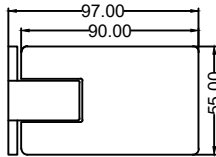

#### 135° glass to glass fixing

- Feature : single action, door is self-closed from 10°
- Innovation : allows complete seal installing, no visible screws
- Finish : polished / hairline
- Material : 304 stainless steel
- Suitable Area : tempered glass
- Door Thickness : 8-12mm
- Door Weight : ≤50kg (per pair)
- Door Width : ≤1000mm
- Door Height : ≤2400mm
- Durability : 100,000 cycles
- Standard : fulfill EN14428
- Remarks : push in to open (from outside)

### AT521A

90° wall to glass fixing (offset)

- Feature : single action, door is self-closed from 10°
- Innovation : allows complete seal installing, no visible screws
- Finish : polished / hairline
- Material : 304 stainless steel
- Suitable Area : tempered glass
- Door Thickness : 8-12mm
- Door Weight : ≤50kg (per pair)
- Door Width : ≤1000mm
- Door Height : ≤2400mm
- Durability : 100,000 cycles
- Standard : fulfill EN14428
- Remarks : pull out to open (from outside)

### AT521B

90° wall to glass fixing (offset)

- Feature : single action, door is self-closed from 10°
- Innovation : allows complete seal installing, no visible screws
- Finish : polished / hairline
- Material : 304 stainless steel
- Suitable Area : tempered glass
- Door Thickness : 8-12mm
- Door Weight : ≤50kg (per pair)
- Door Width : ≤1000mm
- Door Height : ≤2400mm
- Durability : 100,000 cycles
- Standard : fulfill EN14428
- Remarks : push in to open (from outside)