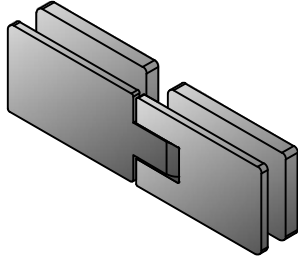

#### 135° glass to glass fixing

- Feature : single action, door is self-closed from 10°
- Innovation : allows complete seal installing, no visible screws
- Finish : polished / hairline
- Material : 304 stainless steel
- Suitable Area : tempered glass
- Door Thickness : 8-12mm
- Door Weight : ≤50kg (per pair)
- Door Width : ≤1000mm
- Door Height : ≤2400mm
- Durability : 100,000 cycles
- Standard : fulfill EN14428
- Remarks : push in to open (from outside)

### AT521A

90° wall to glass fixing (offset)

- Feature : single action, door is self-closed from 10°
- Innovation : allows complete seal installing, no visible screws
- Finish : polished / hairline
- Material : 304 stainless steel
- Suitable Area : tempered glass
- Door Thickness : 8-12mm
- Door Weight : ≤50kg (per pair)
- Door Width : ≤1000mm
- Door Height : ≤2400mm
- Durability : 100,000 cycles
- Standard : fulfill EN14428
- Remarks : pull out to open (from outside)

### AT521B

90° wall to glass fixing (offset)

- Feature : single action, door is self-closed from 10°
- Innovation : allows complete seal installing, no visible screws
- Finish : polished / hairline
- Material : 304 stainless steel
- Suitable Area : tempered glass
- Door Thickness : 8-12mm
- Door Weight : ≤50kg (per pair)
- Door Width : ≤1000mm
- Door Height : ≤2400mm
- Durability : 100,000 cycles
- Standard : fulfill EN14428
- Remarks : push in to open (from outside)

#### 180° glass to glass fixing

- Feature : single action, door is self-closed from 10°
- Innovation : allows complete seal installing, no visible screws
- Finish : polished / hairline
- Material : 304 stainless steel
- Suitable Area : tempered glass
- Door Thickness : 8-12mm
- Door Weight : ≤50kg (per pair)
- Door Width : ≤1000mm
- Door Height : ≤2400mm
- Durability : 100,000 cycles
- Standard : fulfill EN14428
- Remarks : pull out to open (from outside)