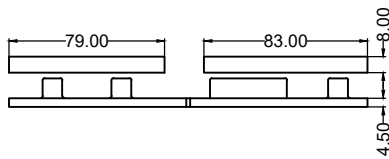

AT522A

180° glass to glass fixing