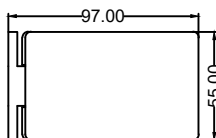

### AT521A

90° wall to glass fixing (offset)

- Feature : single action, door is self-closed from 10°
- Innovation : allows complete seal installing, no visible screws
- Finish : polished / hairline
- Material : 304 stainless steel
- Suitable Area : tempered glass
- Door Thickness : 8-12mm
- Door Weight : ≤50kg (per pair)
- Door Width : ≤1000mm
- Door Height : ≤2400mm
- Durability : 100,000 cycles
- Standard : fulfill EN14428
- Remarks : pull out to open (from outside)

### AT521B

90° wall to glass fixing (offset)

- Feature : single action, door is self-closed from 10°
- Innovation : allows complete seal installing, no visible screws
- Finish : polished / hairline
- Material : 304 stainless steel
- Suitable Area : tempered glass
- Door Thickness : 8-12mm
- Door Weight : ≤50kg (per pair)
- Door Width : ≤1000mm
- Door Height : ≤2400mm
- Durability : 100,000 cycles
- Standard : fulfill EN14428
- Remarks : push in to open (from outside)