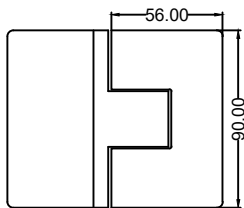

AT513A

135° glass to glass fixing