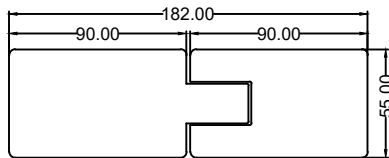

AT522A

180° glass to glass fixing