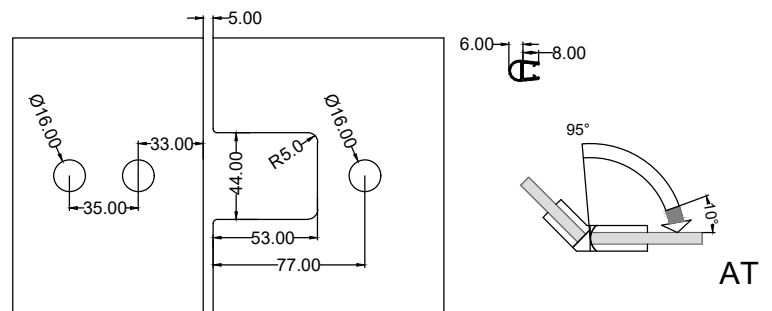

### AT511A

90° wall to glass fixing (offset)

- Feature : single action, door is self-closed from 10°
- Innovation : allows complete seal installing, no visible screws
- Finish : polished / hairline
- Material : 304 stainless steel
- Suitable Area : tempered glass
- Door Thickness : 8-12mm
- Door Weight : ≤50kg (per pair)
- Door Width : ≤1000mm
- Door Height : ≤2400mm
- Durability : 100,000 cycles
- Standard : fulfill EN14428
- Remarks : pull out to open (from outside)

#### 180° glass to glass fixing

- Feature : single action, door is self-closed from 10°
- Innovation : allows complete seal installing, no visible screws
- Finish : polished / hairline
- Material : 304 stainless steel
- Suitable Area : tempered glass
- Door Thickness : 8-12mm
- Door Weight : ≤50kg (per pair)
- Door Width : ≤1000mm
- Door Height : ≤2400mm
- Durability : 100,000 cycles
- Standard : fulfill EN14428
- Remarks : push in to open (from outside)

#### 135° glass to glass fixing

- Feature : single action, door is self-closed from 10°
- Innovation : allows complete seal installing, no visible screws
- Finish : polished / hairline
- Material : 304 stainless steel
- Suitable Area : tempered glass
- Door Thickness : 8-12mm
- Door Weight : ≤50kg (per pair)
- Door Width : ≤1000mm
- Door Height : ≤2400mm
- Durability : 100,000 cycles
- Standard : fulfill EN14428
- Remarks : pull out to open (from outside)

#### 135° glass to glass fixing

- Feature : single action, door is self-closed from 10°
- Innovation : allows complete seal installing, no visible screws
- Finish : polished / hairline
- Material : 304 stainless steel
- Suitable Area : tempered glass
- Door Thickness : 8-12mm
- Door Weight : ≤50kg (per pair)
- Door Width : ≤1000mm
- Door Height : ≤2400mm
- Durability : 100,000 cycles
- Standard : fulfill EN14428
- Remarks : push in to open (from outside)