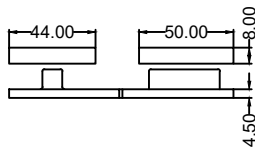

### AT511A

90° wall to glass fixing (offset)

- Feature : single action, door is self-closed from 10°
- Innovation : allows complete seal installing, no visible screws
- Finish : polished / hairline
- Material : 304 stainless steel
- Suitable Area : tempered glass
- Door Thickness : 8-12mm
- Door Weight : ≤50kg (per pair)
- Door Width : ≤1000mm
- Door Height : ≤2400mm
- Durability : 100,000 cycles
- Standard : fulfill EN14428
- Remarks : pull out to open (from outside)

### AT511B

90° wall to glass fixing (offset)

- Feature : single action, door is self-closed from 10°
- Innovation : allows complete seal installing, no visible screws
- Finish : polished / hairline
- Material : 304 stainless steel
- Suitable Area : tempered glass
- Door Thickness : 8-12mm
- Door Weight : ≤50kg (per pair)
- Door Width : ≤1000mm
- Door Height : ≤2400mm
- Durability : 100,000 cycles
- Standard : fulfill EN14428
- Remarks : push in to open (from outside)

### AT512A

180° glass to glass fixing

- Feature : single action, door is self-closed from 10°
- Innovation : allows complete seal installing, no visible screws
- Finish : polished / hairline
- Material : 304 stainless steel
- Suitable Area : tempered glass
- Door Thickness : 8-12mm
- Door Weight : ≤50kg (per pair)
- Door Width : ≤1000mm
- Door Height : ≤2400mm
- Durability : 100,000 cycles
- Standard : fulfill EN14428
- Remarks : pull out to open (from outside)

### AT512B

180° glass to glass fixing

- Feature : single action, door is self-closed from 10°
- Innovation : allows complete seal installing, no visible screws
- Finish : polished / hairline
- Material : 304 stainless steel
- Suitable Area : tempered glass
- Door Thickness : 8-12mm
- Door Weight : ≤50kg (per pair)
- Door Width : ≤1000mm
- Door Height : ≤2400mm
- Durability : 100,000 cycles
- Standard : fulfill EN14428
- Remarks : push in to open (from outside)