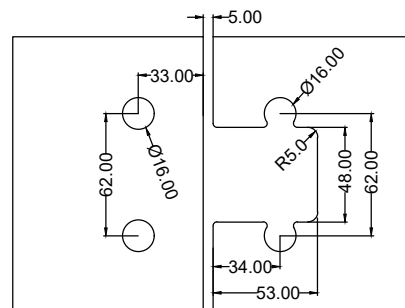

- Feature : single action, door is self-closed from 10°
- Innovation : allows complete seal installing, no visible screws
- Finish : polished / hairline
- Material : 304 stainless steel
- Suitable Area : tempered glass
- Door Thickness : 8-12mm
- Door Weight : ≤50kg (per pair)
- Door Width : ≤1000mm
- Door Height : ≤2400mm
- Durability : 100,000 cycles
- Standard : fulfill EN14428
- Remarks : push in to open (from outside)