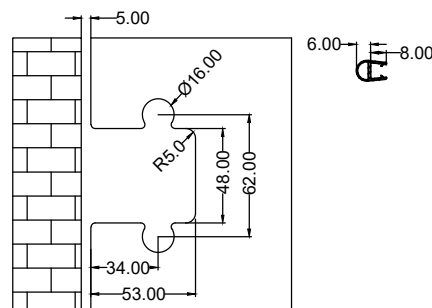

### AT511A

90° wall to glass fixing (offset)

- Feature : single action, door is self-closed from 10°
- Innovation : allows complete seal installing, no visible screws
- Finish : polished / hairline
- Material : 304 stainless steel
- Suitable Area : tempered glass
- Door Thickness : 8-12mm
- Door Weight : ≤50kg (per pair)
- Door Width : ≤1000mm
- Door Height : ≤2400mm
- Durability : 100,000 cycles
- Standard : fulfill EN14428
- Remarks : pull out to open (from outside)

### AT511B

90° wall to glass fixing (offset)

- Feature : single action, door is self-closed from 10°
- Innovation : allows complete seal installing, no visible screws
- Finish : polished / hairline
- Material : 304 stainless steel
- Suitable Area : tempered glass
- Door Thickness : 8-12mm
- Door Weight : ≤50kg (per pair)
- Door Width : ≤1000mm
- Door Height : ≤2400mm
- Durability : 100,000 cycles
- Standard : fulfill EN14428
- Remarks : push in to open (from outside)

### AT512A

180° glass to glass fixing

- Feature : single action, door is self-closed from 10°
- Innovation : allows complete seal installing, no visible screws
- Finish : polished / hairline
- Material : 304 stainless steel
- Suitable Area : tempered glass
- Door Thickness : 8-12mm
- Door Weight : ≤50kg (per pair)
- Door Width : ≤1000mm
- Door Height : ≤2400mm
- Durability : 100,000 cycles
- Standard : fulfill EN14428
- Remarks : pull out to open (from outside)

### AT512B

180° glass to glass fixing

- Feature : single action, door is self-closed from 10°
- Innovation : allows complete seal installing, no visible screws
- Finish : polished / hairline
- Material : 304 stainless steel
- Suitable Area : tempered glass
- Door Thickness : 8-12mm
- Door Weight : ≤50kg (per pair)
- Door Width : ≤1000mm
- Door Height : ≤2400mm
- Durability : 100,000 cycles
- Standard : fulfill EN14428
- Remarks : push in to open (from outside)