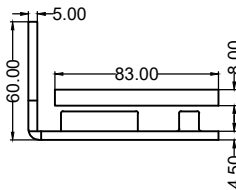

#### 135° glass to glass fixing

- Feature : single action, door is self-closed from 10°
- Innovation : allows complete seal installing, no visible screws
- Finish : polished / hairline
- Material : 304 stainless steel
- Suitable Area : tempered glass
- Door Thickness : 8-12mm
- Door Weight : ≤50kg (per pair)
- Door Width : ≤1000mm
- Door Height : ≤2400mm
- Durability : 100,000 cycles
- Standard : fulfill EN14428
- Remarks : push in to open (from outside)

### AT521A

90° wall to glass fixing (offset)

- Feature : single action, door is self-closed from 10°
- Innovation : allows complete seal installing, no visible screws
- Finish : polished / hairline
- Material : 304 stainless steel
- Suitable Area : tempered glass
- Door Thickness : 8-12mm
- Door Weight : ≤50kg (per pair)
- Door Width : ≤1000mm
- Door Height : ≤2400mm
- Durability : 100,000 cycles
- Standard : fulfill EN14428
- Remarks : pull out to open (from outside)