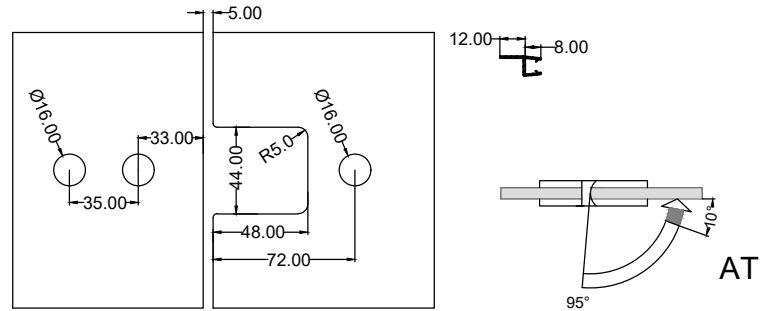

### AT521A

90° wall to glass fixing (offset)

- Feature : single action, door is self-closed from 10°
- Innovation : allows complete seal installing, no visible screws
- Finish : polished / hairline
- Material : 304 stainless steel
- Suitable Area : tempered glass
- Door Thickness : 8-12mm
- Door Weight : ≤50kg (per pair)
- Door Width : ≤1000mm
- Door Height : ≤2400mm
- Durability : 100,000 cycles
- Standard : fulfill EN14428
- Remarks : pull out to open (from outside)

### AT521B

90° wall to glass fixing (offset)

- Feature : single action, door is self-closed from 10°
- Innovation : allows complete seal installing, no visible screws
- Finish : polished / hairline
- Material : 304 stainless steel
- Suitable Area : tempered glass
- Door Thickness : 8-12mm
- Door Weight : ≤50kg (per pair)
- Door Width : ≤1000mm
- Door Height : ≤2400mm
- Durability : 100,000 cycles
- Standard : fulfill EN14428
- Remarks : push in to open (from outside)

#### 180° glass to glass fixing

- Feature : single action, door is self-closed from 10°
- Innovation : allows complete seal installing, no visible screws
- Finish : polished / hairline
- Material : 304 stainless steel
- Suitable Area : tempered glass
- Door Thickness : 8-12mm
- Door Weight : ≤50kg (per pair)
- Door Width : ≤1000mm
- Door Height : ≤2400mm
- Durability : 100,000 cycles
- Standard : fulfill EN14428
- Remarks : pull out to open (from outside)