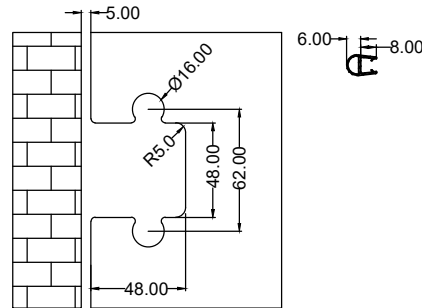

### AT511A

90° wall to glass fixing (offset)

- Feature : single action, door is self-closed from 10°
- Innovation : allows complete seal installing, no visible screws
- Finish : polished / hairline
- Material : 304 stainless steel
- Suitable Area : tempered glass
- Door Thickness : 8-12mm
- Door Weight : ≤50kg (per pair)
- Door Width : ≤1000mm
- Door Height : ≤2400mm
- Durability : 100,000 cycles
- Standard : fulfill EN14428
- Remarks : pull out to open (from outside)

### AT511B

90° wall to glass fixing (offset)

- Feature : single action, door is self-closed from 10°
- Innovation : allows complete seal installing, no visible screws
- Finish : polished / hairline
- Material : 304 stainless steel
- Suitable Area : tempered glass
- Door Thickness : 8-12mm
- Door Weight : ≤50kg (per pair)
- Door Width : ≤1000mm
- Door Height : ≤2400mm
- Durability : 100,000 cycles
- Standard : fulfill EN14428
- Remarks : push in to open (from outside)

### AT512A

180° glass to glass fixing

- Feature : single action, door is self-closed from 10°
- Innovation : allows complete seal installing, no visible screws
- Finish : polished / hairline
- Material : 304 stainless steel
- Suitable Area : tempered glass
- Door Thickness : 8-12mm
- Door Weight : ≤50kg (per pair)
- Door Width : ≤1000mm
- Door Height : ≤2400mm
- Durability : 100,000 cycles
- Standard : fulfill EN14428
- Remarks : pull out to open (from outside)