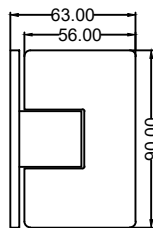

### AT511A

90° wall to glass fixing (offset)

- Feature : single action, door is self-closed from 10°
- Innovation : allows complete seal installing, no visible screws
- Finish : polished / hairline
- Material : 304 stainless steel
- Suitable Area : tempered glass
- Door Thickness : 8-12mm
- Door Weight : ≤50kg (per pair)
- Door Width : ≤1000mm
- Door Height : ≤2400mm
- Durability : 100,000 cycles
- Standard : fulfill EN14428
- Remarks : pull out to open (from outside)

### AT511B

90° wall to glass fixing (offset)

- Feature : single action, door is self-closed from 10°
- Innovation : allows complete seal installing, no visible screws
- Finish : polished / hairline
- Material : 304 stainless steel
- Suitable Area : tempered glass
- Door Thickness : 8-12mm
- Door Weight : ≤50kg (per pair)
- Door Width : ≤1000mm
- Door Height : ≤2400mm
- Durability : 100,000 cycles
- Standard : fulfill EN14428
- Remarks : push in to open (from outside)

### AT512A

180° glass to glass fixing

- Feature : single action, door is self-closed from 10°
- Innovation : allows complete seal installing, no visible screws
- Finish : polished / hairline
- Material : 304 stainless steel
- Suitable Area : tempered glass
- Door Thickness : 8-12mm
- Door Weight : ≤50kg (per pair)
- Door Width : ≤1000mm
- Door Height : ≤2400mm
- Durability : 100,000 cycles
- Standard : fulfill EN14428
- Remarks : pull out to open (from outside)