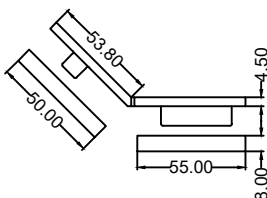

AT513B

135° glass to glass fixing