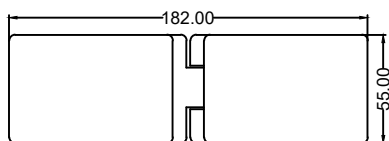

AT522A

180° glass to glass fixing

- Feature : single action, door is self-closed from 10°
- Innovation : allows complete seal installing, no visible screws
- Finish : polished / hairline
- Material : 304 stainless steel
- Suitable Area : tempered glass
- Door Thickness : 8-12mm
- Door Weight : ≤50kg (per pair)
- Door Width : ≤1000mm
- Door Height : ≤2400mm
- Durability : 100,000 cycles
- Standard : fulfill EN14428
- Remarks : pull out to open (from outside)

AT522B

180° glass to glass fixing

- Feature : single action, door is self-closed from 10°
- Innovation : allows complete seal installing, no visible screws
- Finish : polished / hairline
- Material : 304 stainless steel
- Suitable Area : tempered glass
- Door Thickness : 8-12mm
- Door Weight : ≤50kg (per pair)
- Door Width : ≤1000mm
- Door Height : ≤2400mm
- Durability : 100,000 cycles
- Standard : fulfill EN14428
- Remarks : push in to open (from outside)