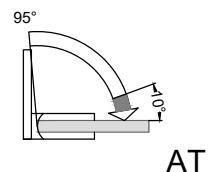

#### 135° glass to glass fixing

- Feature : single action, door is self-closed from 10°
- Innovation : allows complete seal installing, no visible screws
- Finish : polished / hairline
- Material : 304 stainless steel
- Suitable Area : tempered glass
- Door Thickness : 8-12mm
- Door Weight : ≤50kg (per pair)
- Door Width : ≤1000mm
- Door Height : ≤2400mm
- Durability : 100,000 cycles
- Standard : fulfill EN14428
- Remarks : push in to open (from outside)

### AT521A

90° wall to glass fixing (offset)

- Feature : single action, door is self-closed from 10°
- Innovation : allows complete seal installing, no visible screws
- Finish : polished / hairline
- Material : 304 stainless steel
- Suitable Area : tempered glass
- Door Thickness : 8-12mm
- Door Weight : ≤50kg (per pair)
- Door Width : ≤1000mm
- Door Height : ≤2400mm
- Durability : 100,000 cycles
- Standard : fulfill EN14428
- Remarks : pull out to open (from outside)

### AT521B

90° wall to glass fixing (offset)

- Feature : single action, door is self-closed from 10°
- Innovation : allows complete seal installing, no visible screws
- Finish : polished / hairline
- Material : 304 stainless steel
- Suitable Area : tempered glass
- Door Thickness : 8-12mm
- Door Weight : ≤50kg (per pair)
- Door Width : ≤1000mm
- Door Height : ≤2400mm
- Durability : 100,000 cycles
- Standard : fulfill EN14428
- Remarks : push in to open (from outside)

#### 180° glass to glass fixing

- Feature : single action, door is self-closed from 10°
- Innovation : allows complete seal installing, no visible screws
- Finish : polished / hairline
- Material : 304 stainless steel
- Suitable Area : tempered glass
- Door Thickness : 8-12mm
- Door Weight : ≤50kg (per pair)
- Door Width : ≤1000mm
- Door Height : ≤2400mm
- Durability : 100,000 cycles
- Standard : fulfill EN14428
- Remarks : pull out to open (from outside)