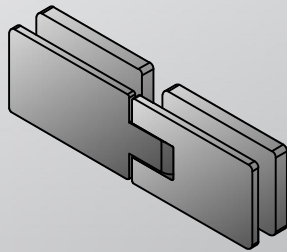

BESTKO®

DESIRE SHOWER HINGE

SERIES 5